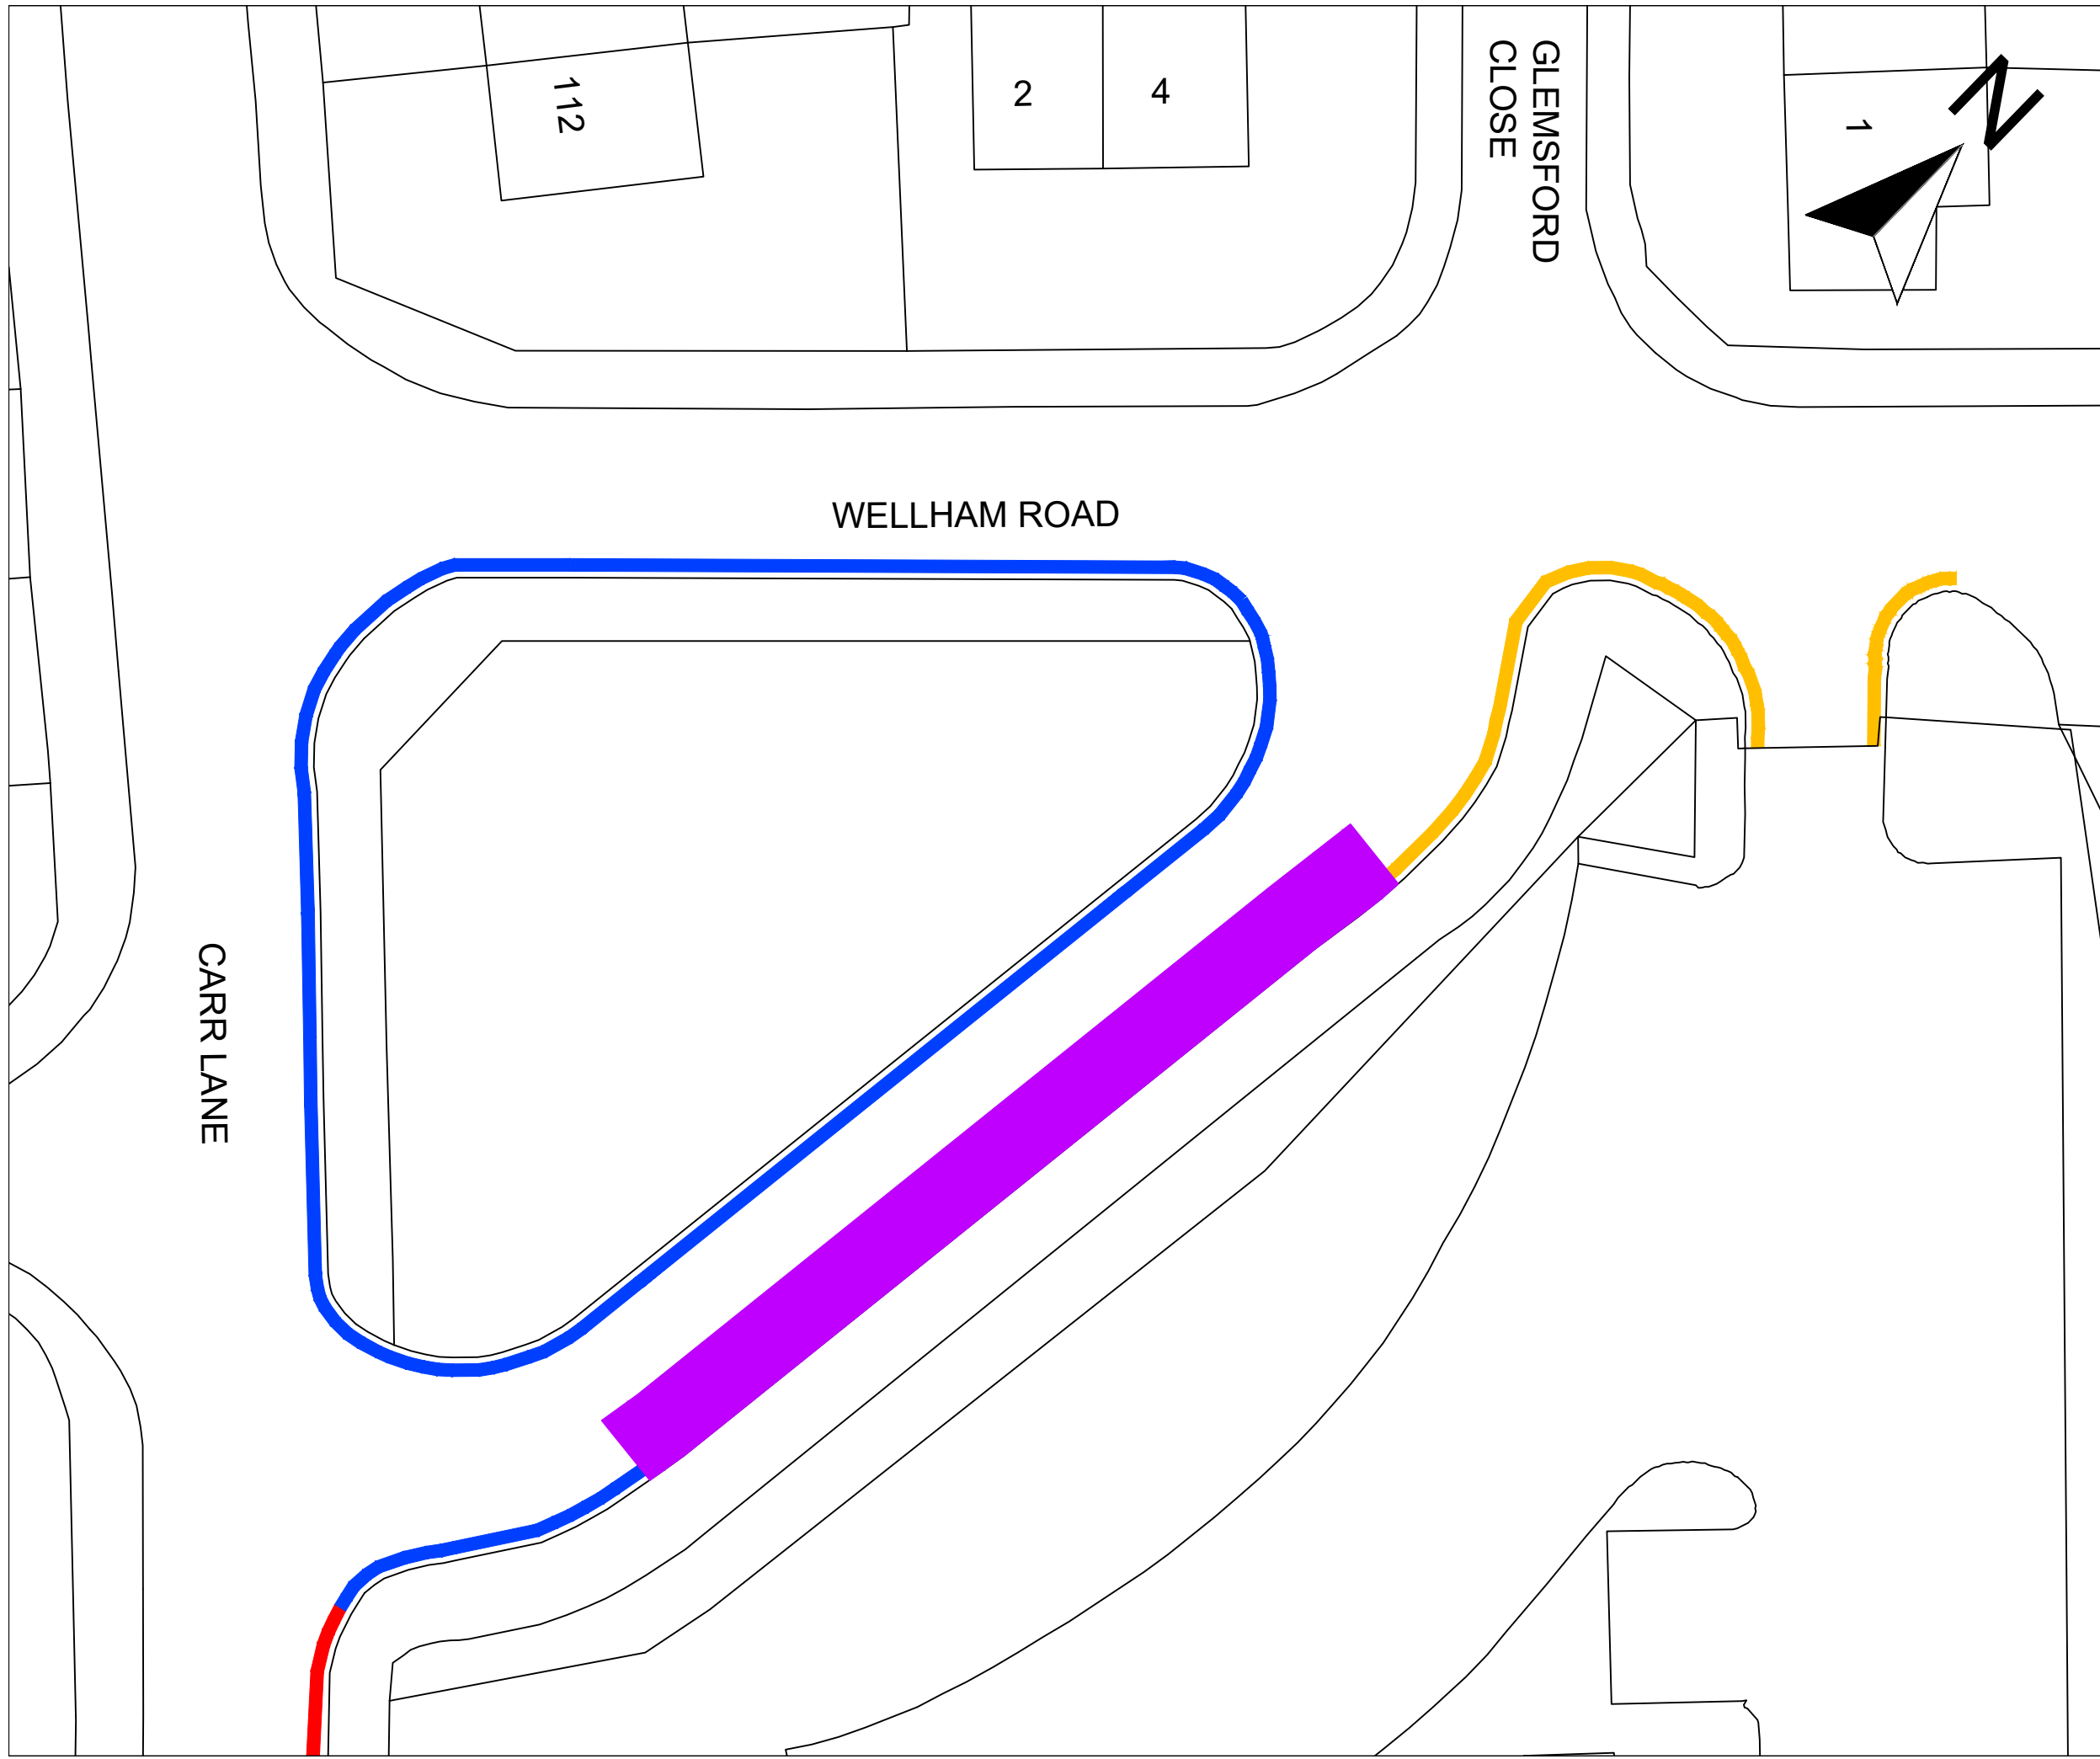

HAWKLEY HALL HIGH PROPOSED PARKING RESTRICTIONS

Drawing Number
WC19-HH-D-TRO-02

Drawn: SA

Checked: DO

Date: 05.08.2019

Scale: 1:250 @ A3

Development Division
Places Directorate
Wigan Council
PO Box 100
Wigan,
WN1 3DS

© Crown Copyright and database rights 2013
Ordnance Survey 100019578

AMENDMENTS	DATE

-  PROHIBITION OF WAITING AT ANY TIME - TO REMAIN
-  BUS STOP - TO REMAIN
-  SCHOOL KEEP CLEAR - TO REMAIN
-  PROPOSED RESTRICTION OF WAITING MONDAY - FRIDAY 08:00 - 09:00 14:30-15:30

CARR LANE

WELLHAM ROAD

GLENSFORD
CLOSE

112

2

4

1