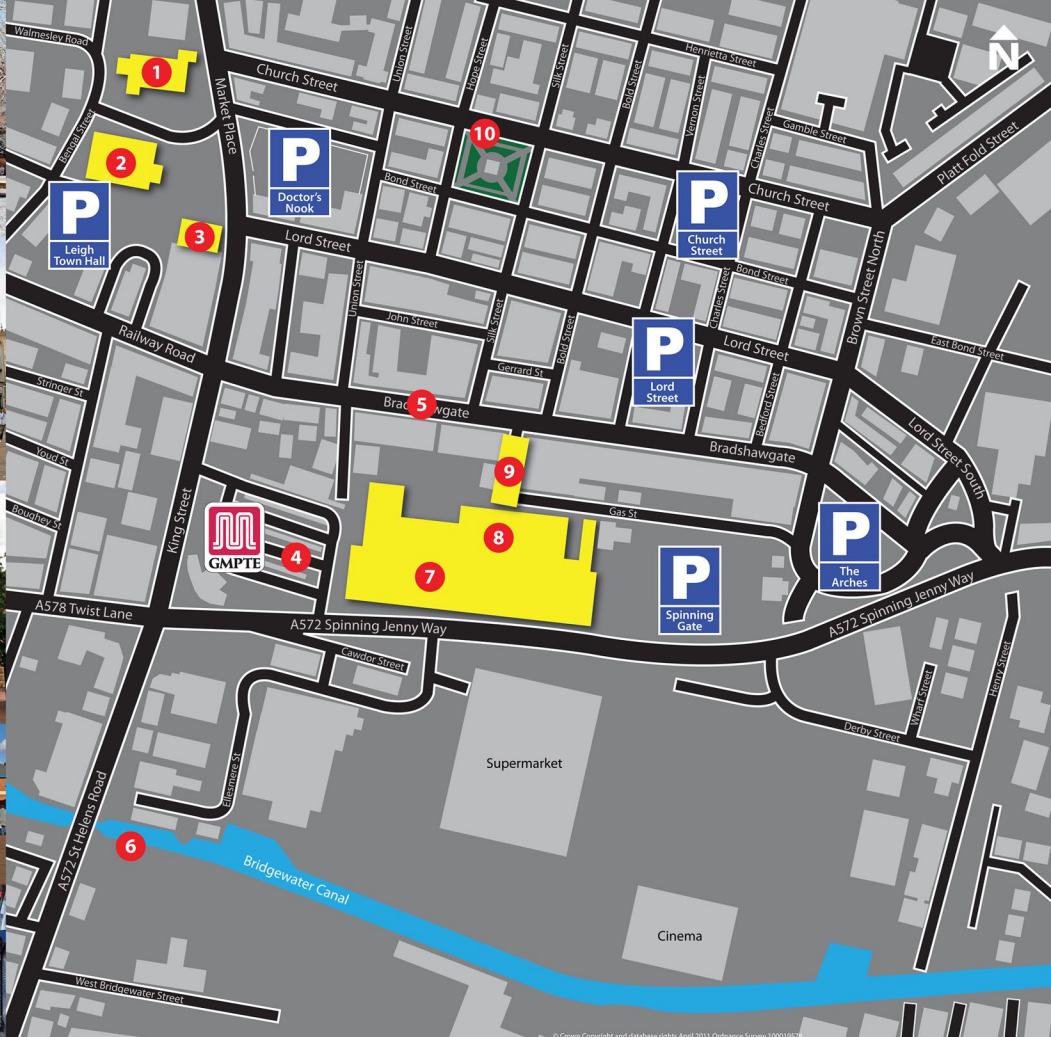

7 Spinning Gate Shopping Centre