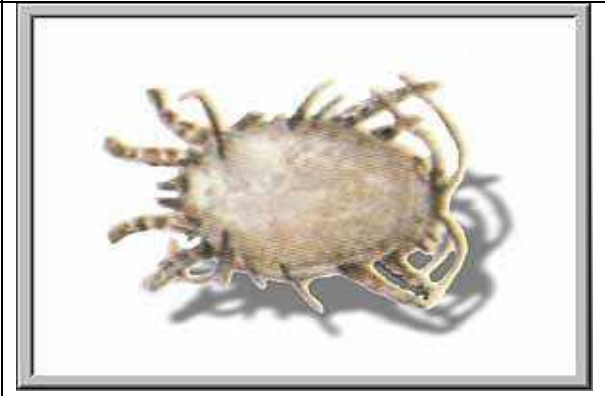

Pest Control Guidance Document:

Listed below are the insects and pest that Wigan Council Pest Control Department do not treat.

<p>White Shouldered House Moth</p>	 Two White Shouldered House Moths are shown against a light grey background. They have a distinctive white patch on their forewings and a mottled brown and white pattern on their hindwings.
<p>Case - Bearing Clothes Moth</p>	 A Case-bearing Clothes Moth is shown against a light grey background. It has a brown, fuzzy body and a prominent, fan-like structure on its back, which is used to carry its eggs.
<p>Common Cloths Moth</p>	 A Common Cloths Moth is shown against a light grey background. It has a reddish-brown body and wings, with a characteristic hump on its back.

Indian Meal Moth

Warehouse Moth

Plaster Mite

Paper Mite

For further information visit the [British Pest Control Association](http://www.britishpestcontrol.org)