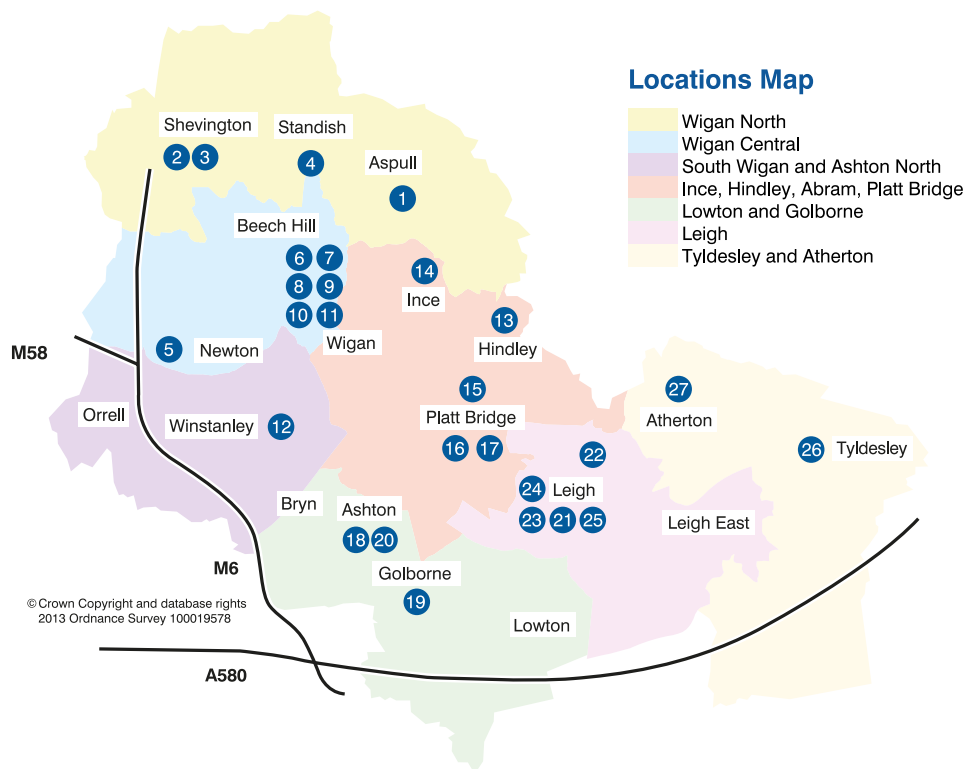

Locations Map

- Wigan North
- Wigan Central
- South Wigan and Ashton North
- Ince, Hindley, Abram, Platt Bridge
- Lowton and Golborne
- Leigh
- Tyldesley and Atherton