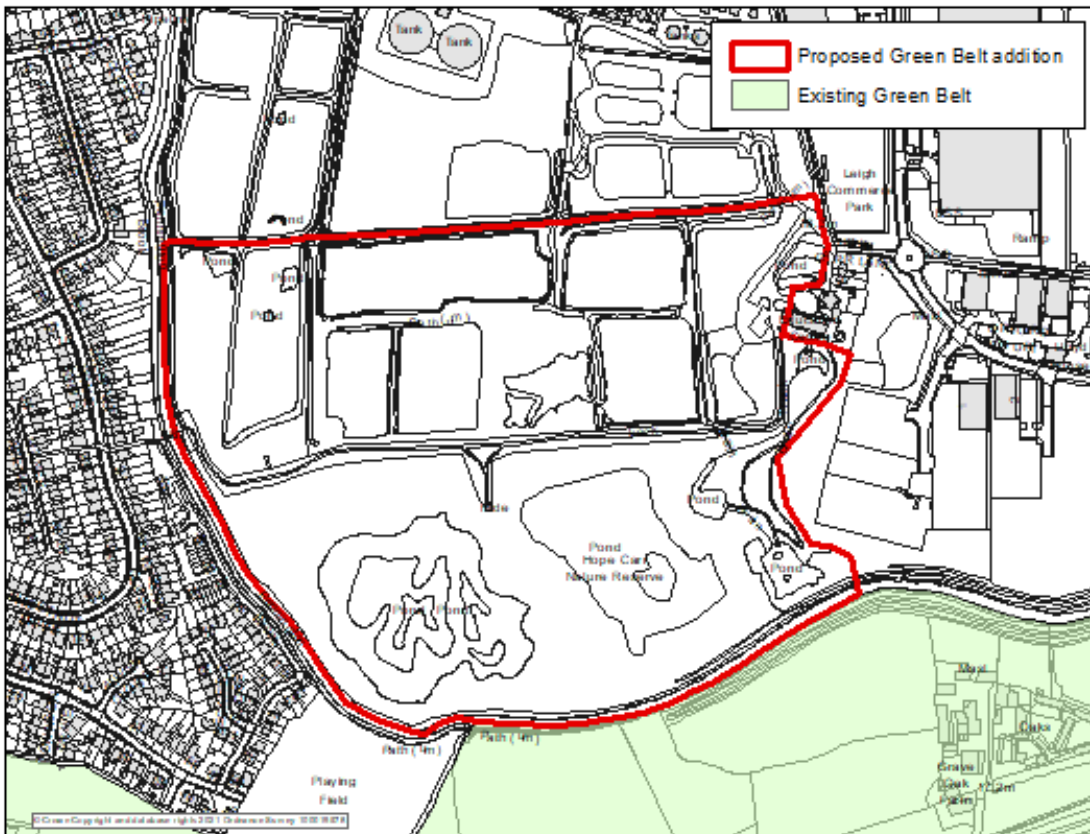

Land at Hope Carr Nature Reserve, Leigh