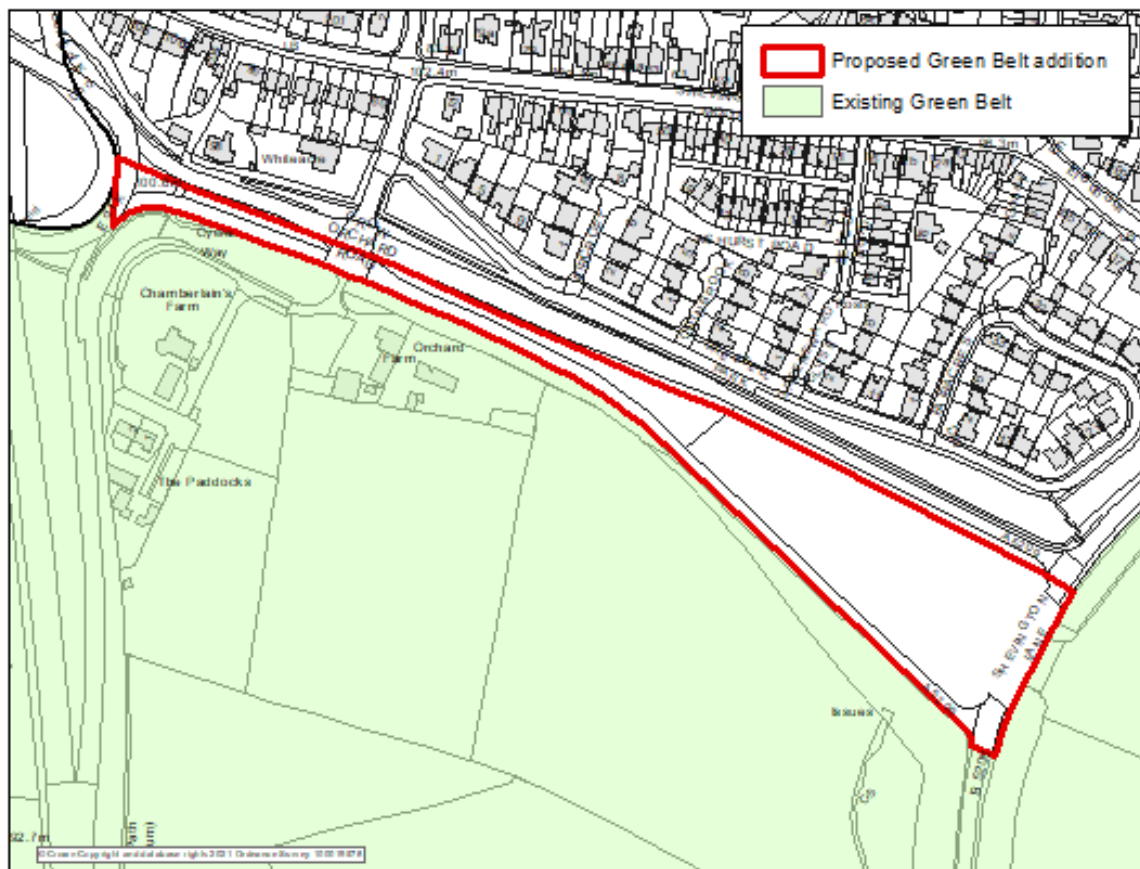

Proposed Green Belt additions in Wigan Borough

Places for Everyone Publication Plan (August 2021)

Land at the following six locations is proposed to be designated as additional Green Belt, as part of the Places for Everyone Plan:

GB Addition	Site area (Ha)
North of Bradley Lane, Standish	1.24
Crow Orchard Road, Standish	1.76
Coppull Lane, Wigan	3.73
Land off Fir Tree Street, Ince	0.83
Hope Carr Nature Reserve, Leigh	26.1
Pennington FC playing pitches, Howe Bridge	3.13
TOTAL	36.79

Maps of these proposed Green Belt additions are set out overleaf. Further information can be found in the Green Belt Topic Paper at www.gmconsult.org.

Crow Orchard Road, Standish

Coppull Lane, Wigan

Land off Fir Tree Street, Ince