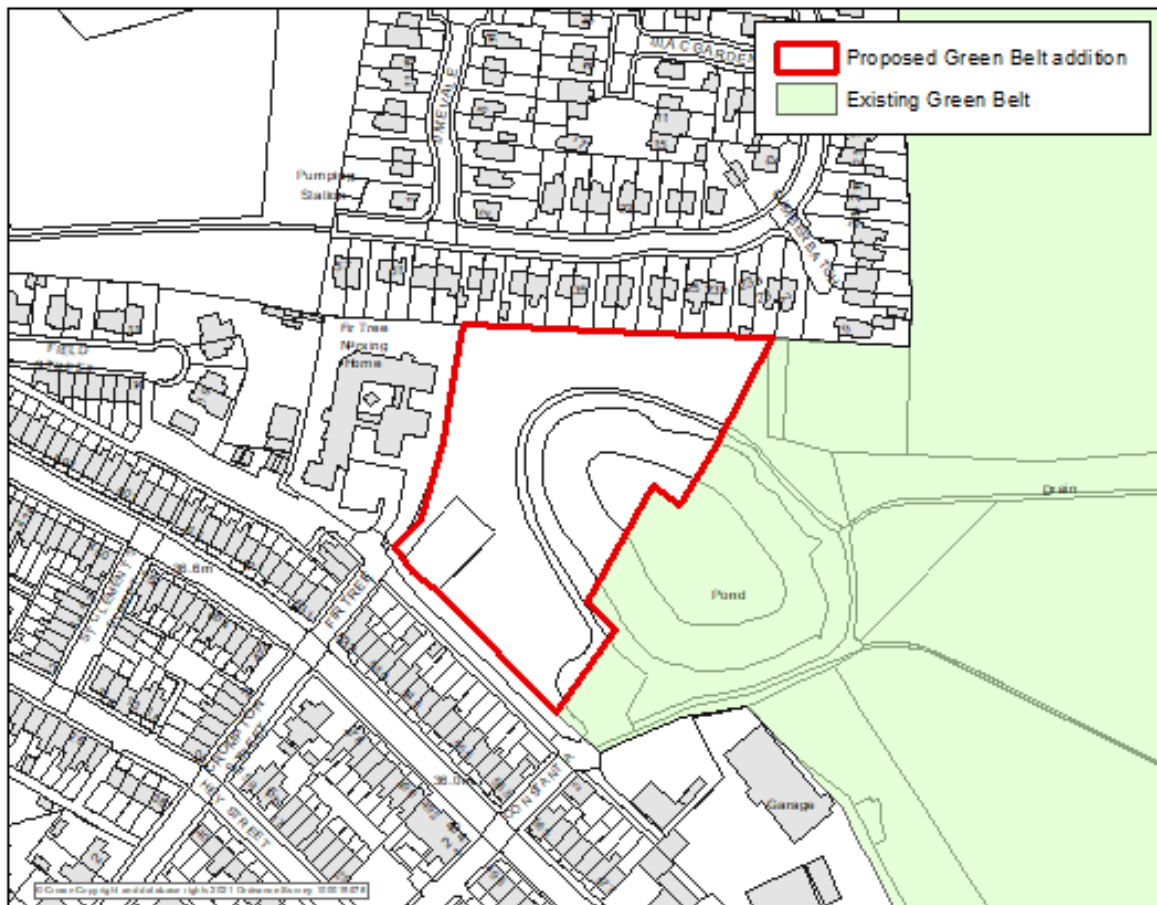

Proposed Green Belt additions in Wigan Borough

Places for Everyone Publication Plan (August 2021)

Land at the following six locations is proposed to be designated as additional Green Belt, as part of the Places for Everyone Plan:

GB Addition	Site area (Ha)
North of Bradley Lane, Standish	1.24
Crow Orchard Road, Standish	1.76
Coppull Lane, Wigan	3.73
Land off Fir Tree Street, Ince	0.83
Hope Carr Nature Reserve, Leigh	26.1
Pennington FC playing pitches, Howe Bridge	3.13
TOTAL	36.79

Maps of these proposed Green Belt additions are set out overleaf. Further information can be found in the Green Belt Topic Paper at www.gmconsult.org.

Crow Orchard Road, Standish

Coppull Lane, Wigan

Land off Fir Tree Street, Ince