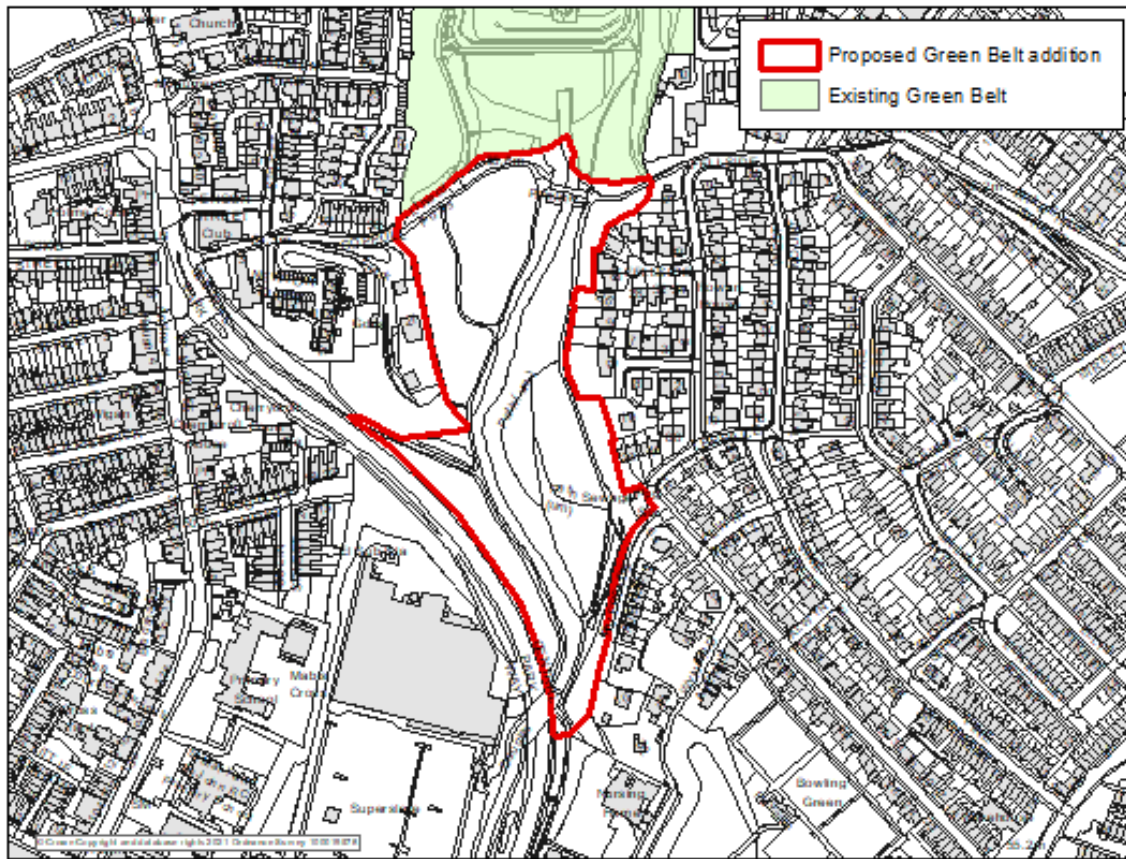

Proposed Green Belt additions in Wigan Borough

Places for Everyone Publication Plan (August 2021)

Land at the following six locations is proposed to be designated as additional Green Belt, as part of the Places for Everyone Plan:

GB Addition	Site area (Ha)
North of Bradley Lane, Standish	1.24
Crow Orchard Road, Standish	1.76
Coppull Lane, Wigan	3.73
Land off Fir Tree Street, Ince	0.83
Hope Carr Nature Reserve, Leigh	26.1
Pennington FC playing pitches, Howe Bridge	3.13
TOTAL	36.79

Maps of these proposed Green Belt additions are set out overleaf. Further information can be found in the Green Belt Topic Paper at www.gmconsult.org.

Crow Orchard Road, Standish

Coppull Lane, Wigan

Land off Fir Tree Street, Ince