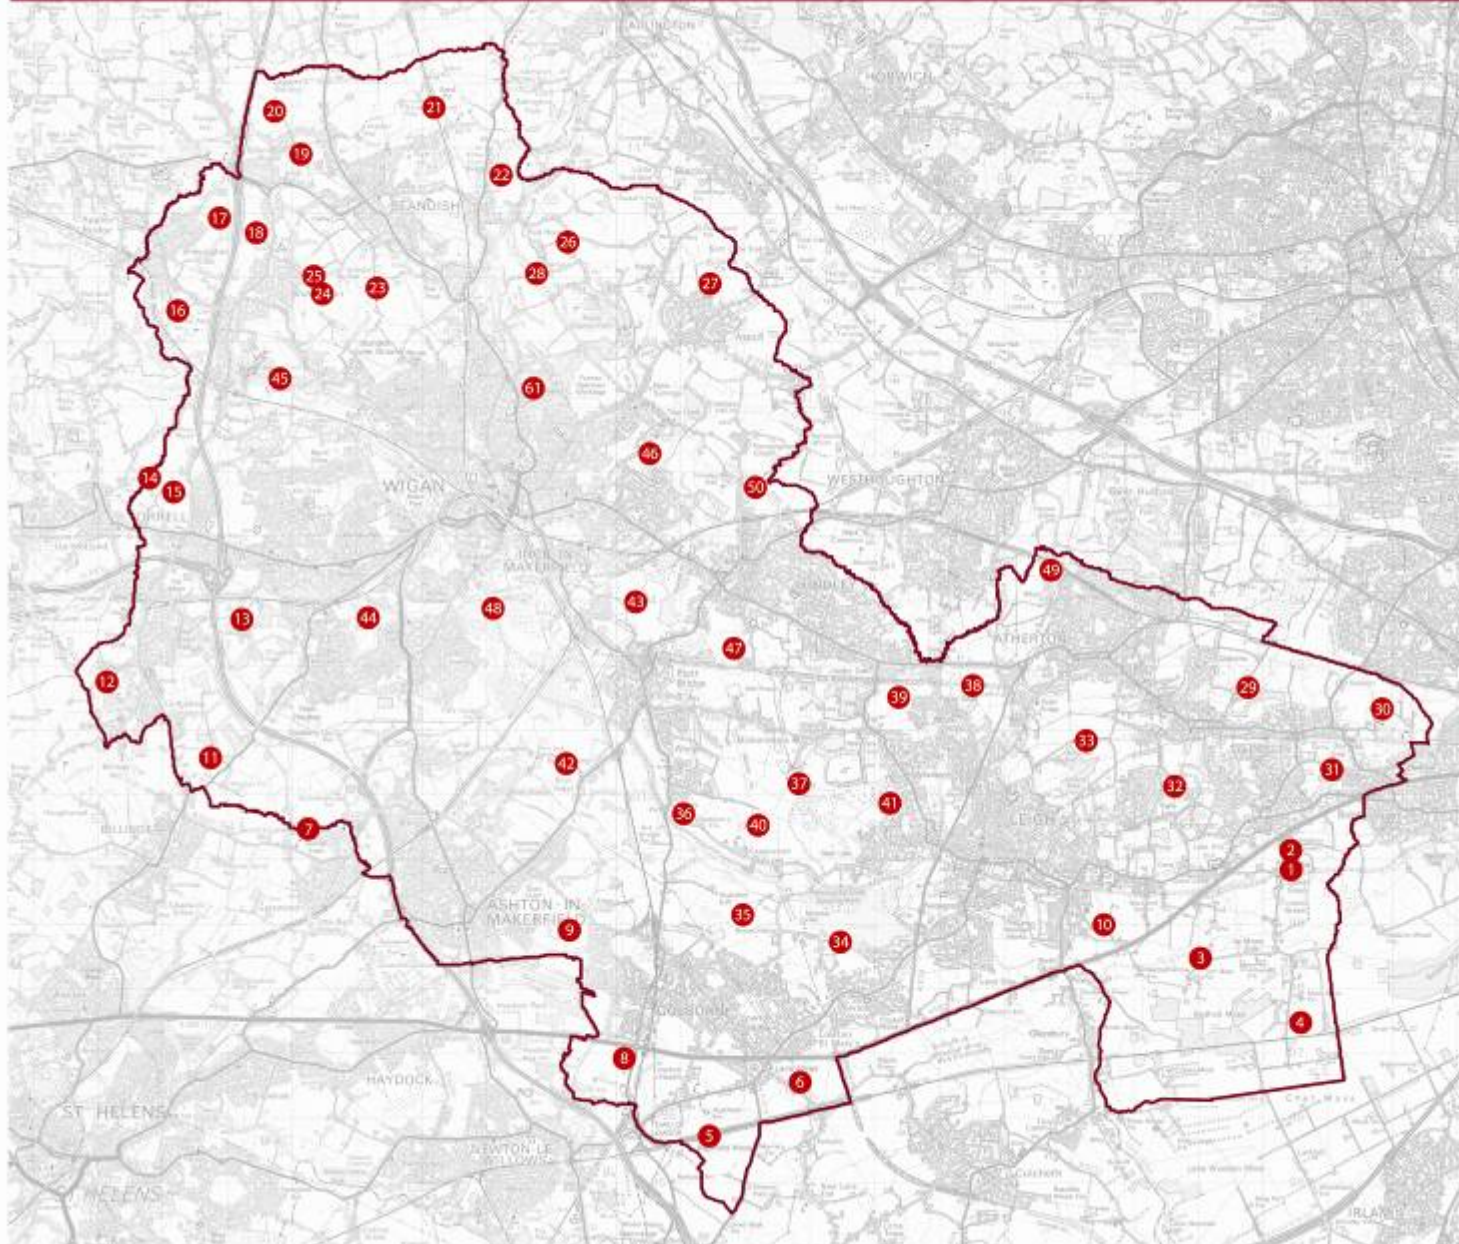

Landscape Character Assessment

Field Stations

— Wigan Borough Boundary

● Field Station Locations