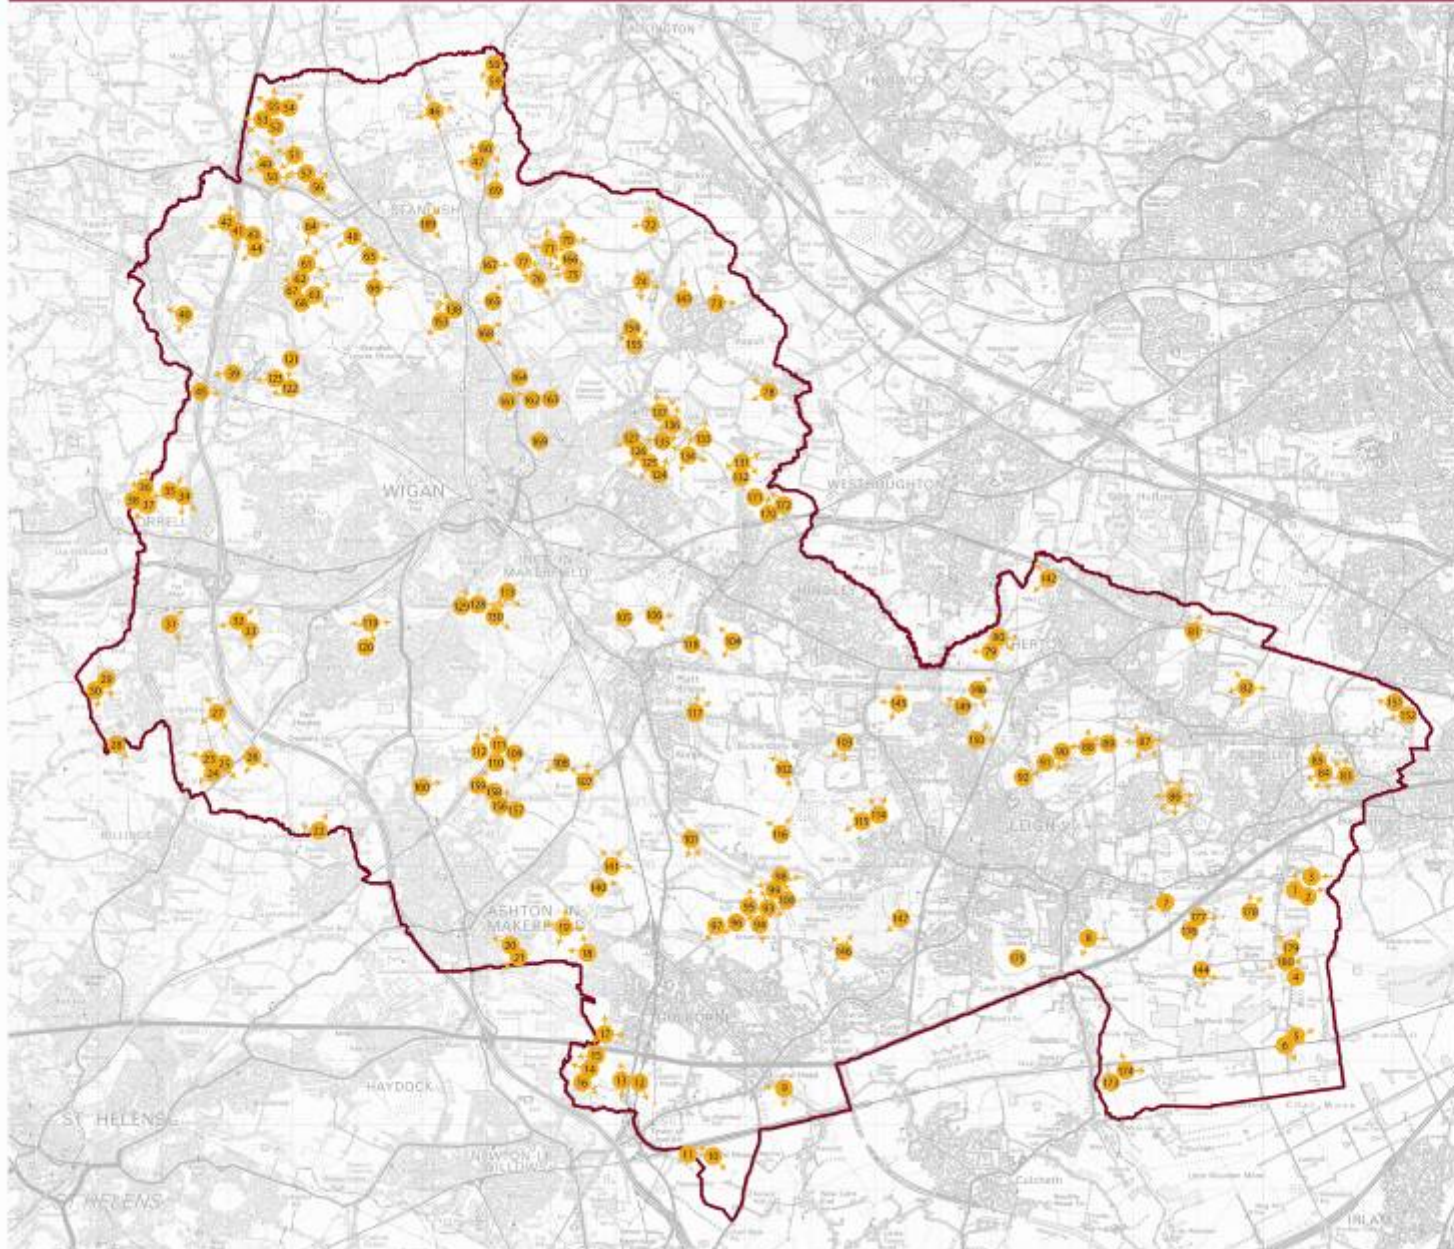

# Landscape Character Assessment

## Photography

-  Wigan Borough Boundary
-  Photograph Locations

Based on the Ordnance Survey Mapping with the permission of the Controller of Her Majesty's Stationery Office © Crown Copyright. Unauthorised reproduction infringes Crown Copyright and may lead to prosecution or civil proceedings. Wigan Council Licence No. 100019578.2009.