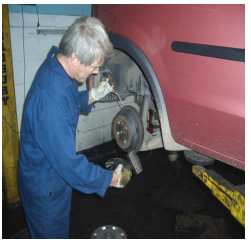

What am I?

A dentist looks
after teeth.