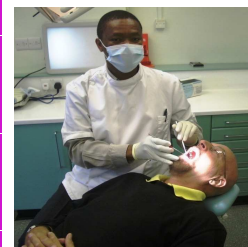

New 2 English

Occupations

EMAS
EAL Department
1st Floor
Leigh Town Hall
Market Street
Leigh
WN71DY
Telephone 01942 404075

New 2 English

Occupations

Produced by Wigan EMAS

Acknowledgement to Gordon Ward
and Racing to English

What am I?

A painter paints
houses.

What am I?

A dentist looks
after teeth.

A dustman empties
bins.

A doctor treats sick
people.

A fire-fighter puts
out fires.

A window cleaner
cleans windows.