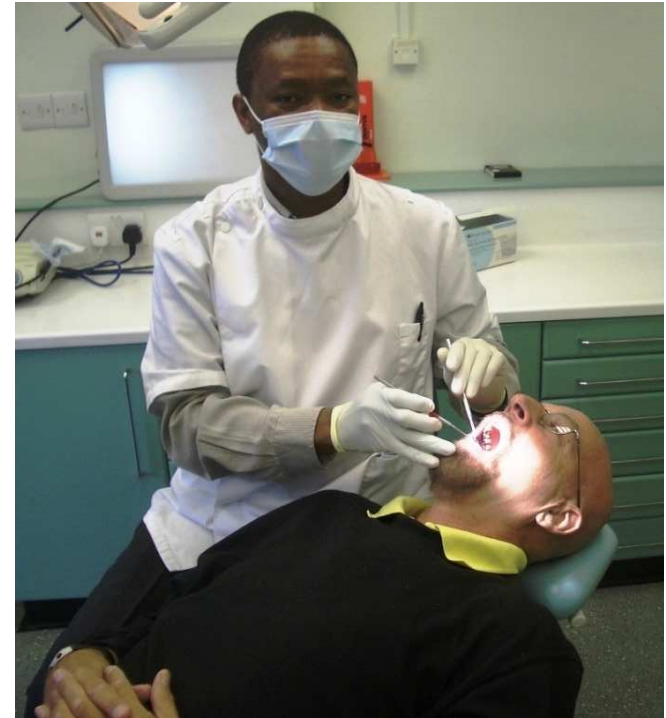

New 2 English

Occupations

EMAS
EAL Department
1st Floor
Leigh Town Hall
Market Street
Leigh
WN71DY
Telephone 01942 404075

New 2 English

Occupations

Produced by Wigan EMAS

Acknowledgement to Gordon Ward
and Racing to English

What am I?

A painter paints
houses.

What am I?

A dentist looks
after teeth.

A dustman empties
bins.

A doctor treats sick
people.

A fire-fighter puts
out fires.

A window cleaner
cleans windows.