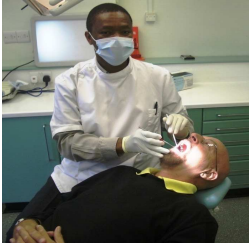

New 2 English

Occupations

EMAS
EAL Department
1st Floor
Leigh Town Hall
Market Street
Leigh
WN71DY
Telephone 01942 404075

New 2 English

Occupations

Produced by Wigan EMAS

Acknowledgement to Gordon Ward
and Racing to English

What am I?

A painter paints
houses.

What am I?

A dentist looks
after teeth.

A dustman empties
bins.

A doctor treats sick
people.

A fire-fighter puts
out fires.

A window cleaner
cleans windows.