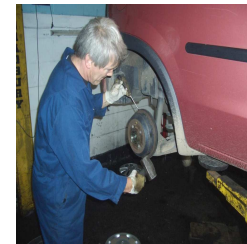

New 2 English

Occupations

EMAS
EAL Department
1st Floor
Leigh Town Hall
Market Street
Leigh
WN71DY
Telephone 01942 404075

New 2 English

Occupations

Produced by Wigan EMAS

Acknowledgement to Gordon Ward
and Racing to English