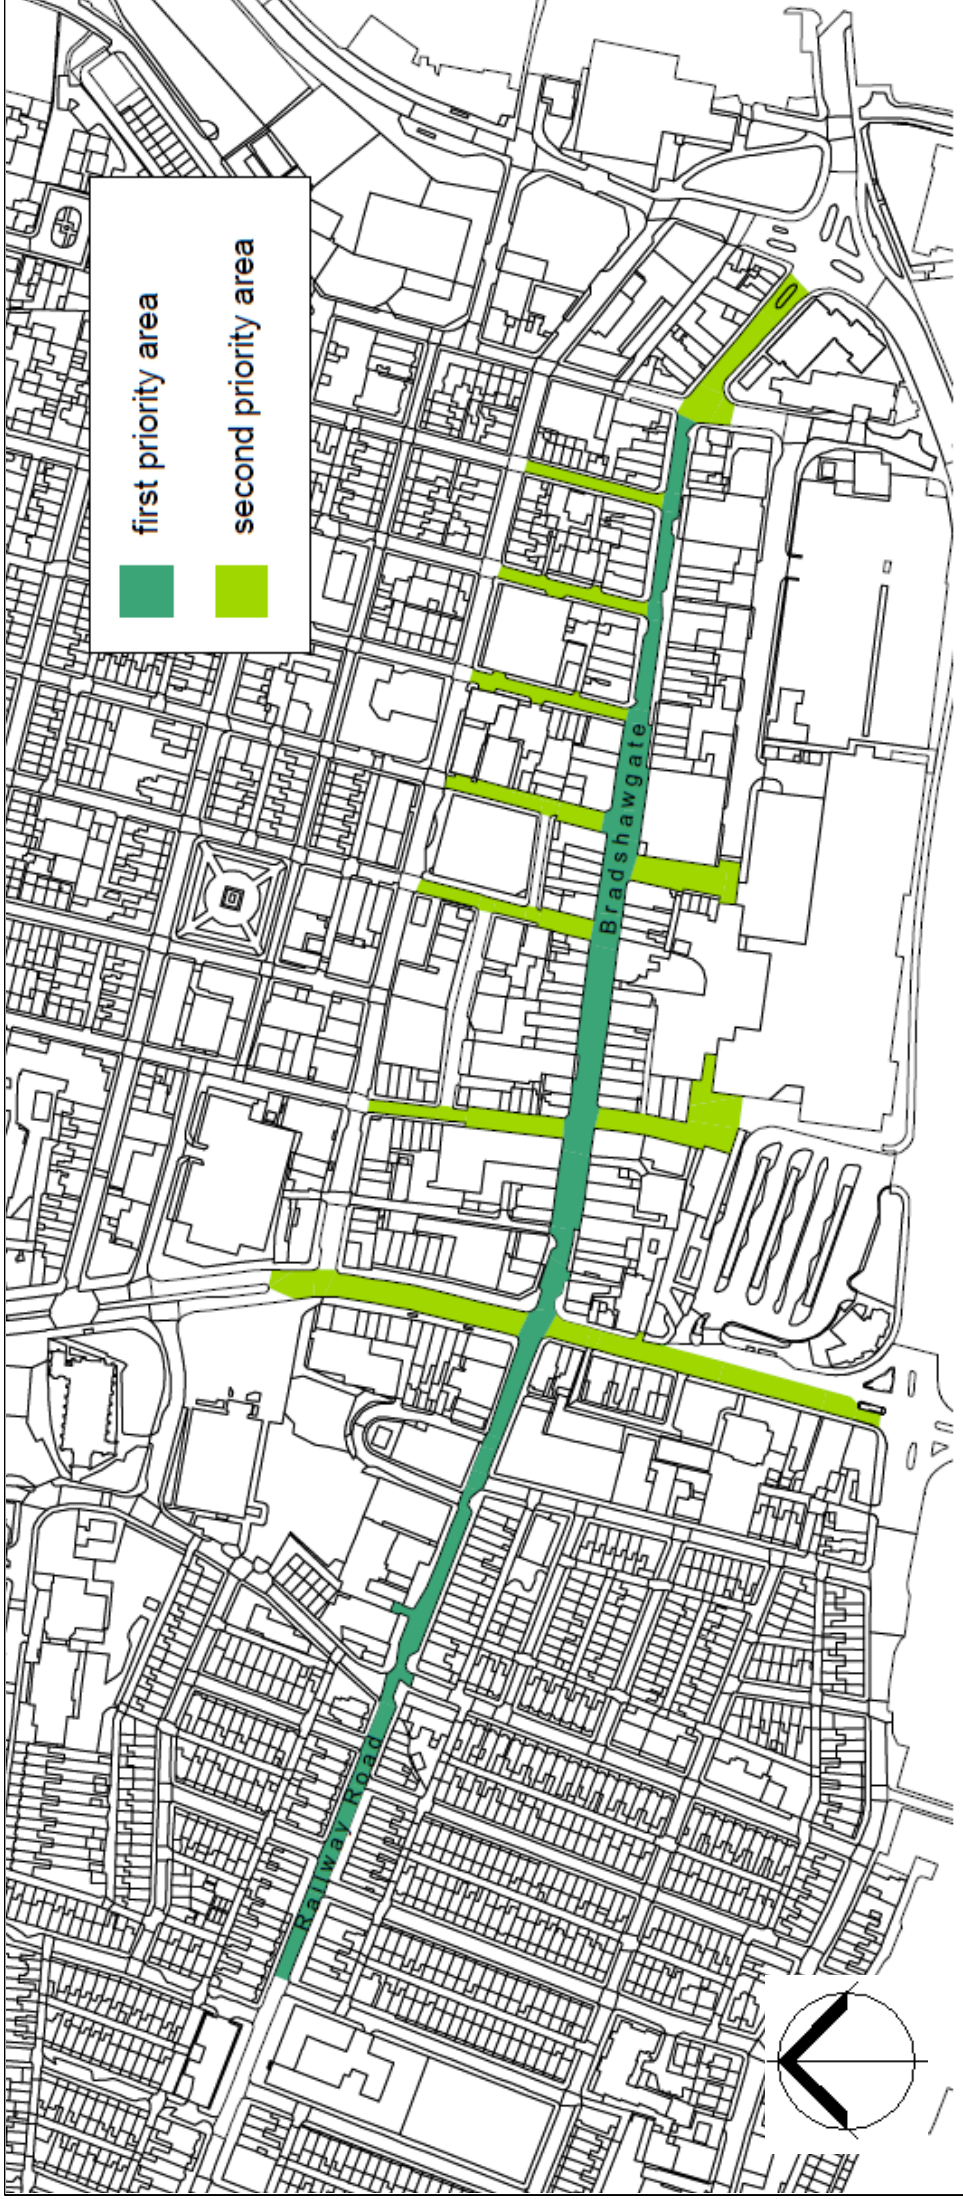

Leigh Building Grant Scheme Core Area

<https://www.wigan.gov.uk/Council/Projects/Leigh-Town-Centre/Leigh-Town-Centre-Building-Grant-Scheme.aspx>

Funded by
UK Government

LEIGH REGENERATION
PROJECT

Wigan
Council