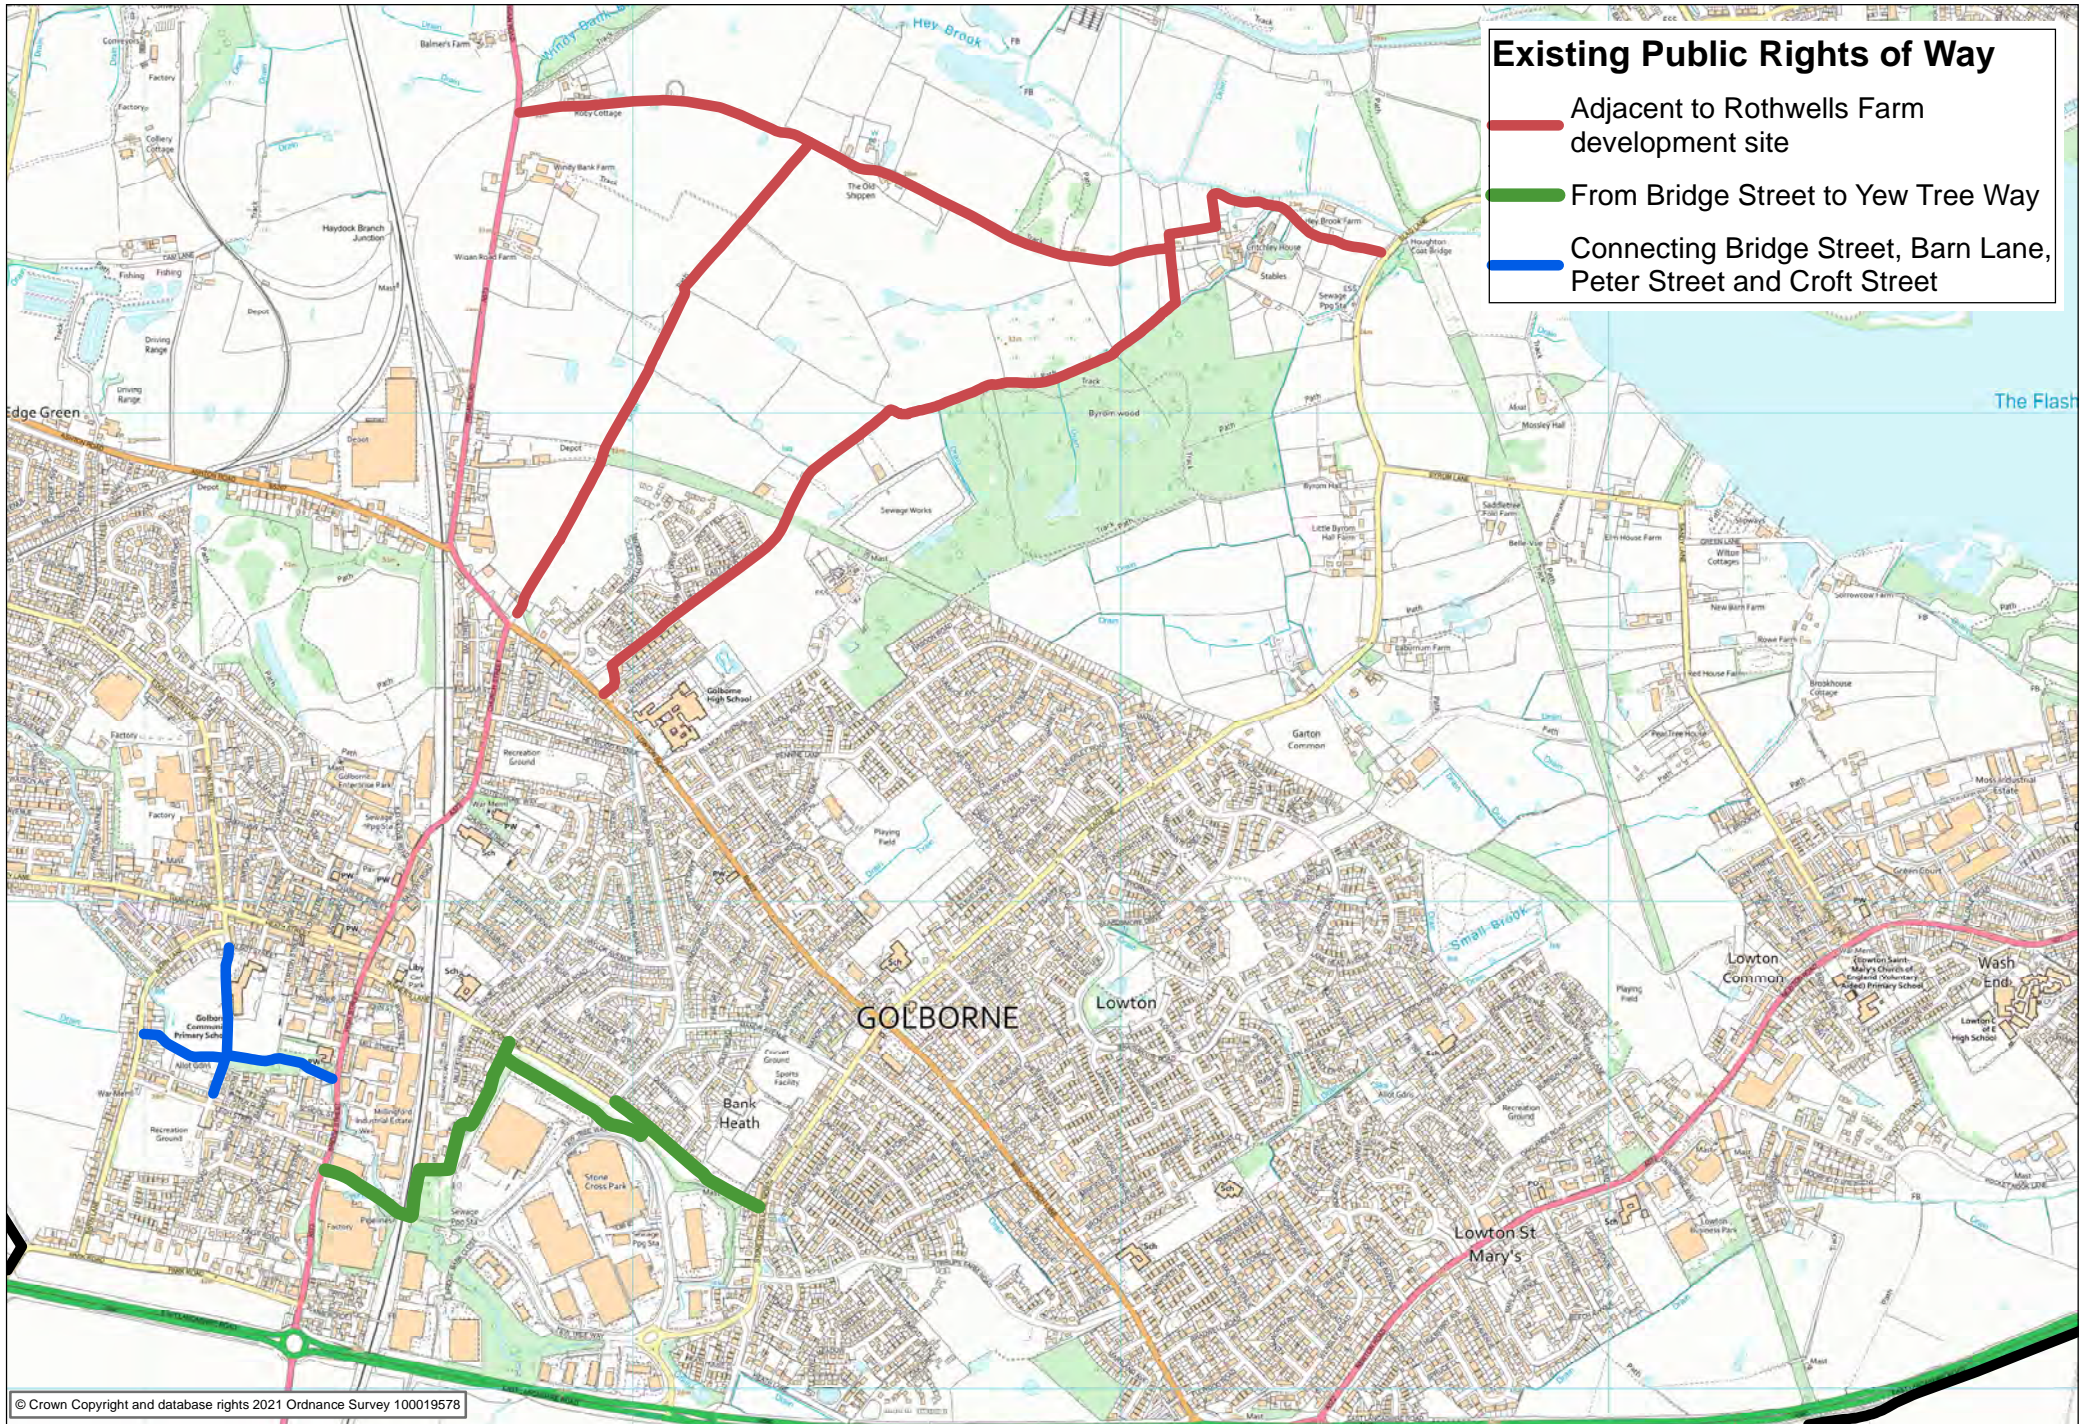

# Existing Public Rights of Way

### Existing Public Rights of Way

-  Adjacent to Rothwells Farm development site
-  From Bridge Street to Yew Tree Way
-  Connecting Bridge Street, Barn Lane, Peter Street and Croft Street