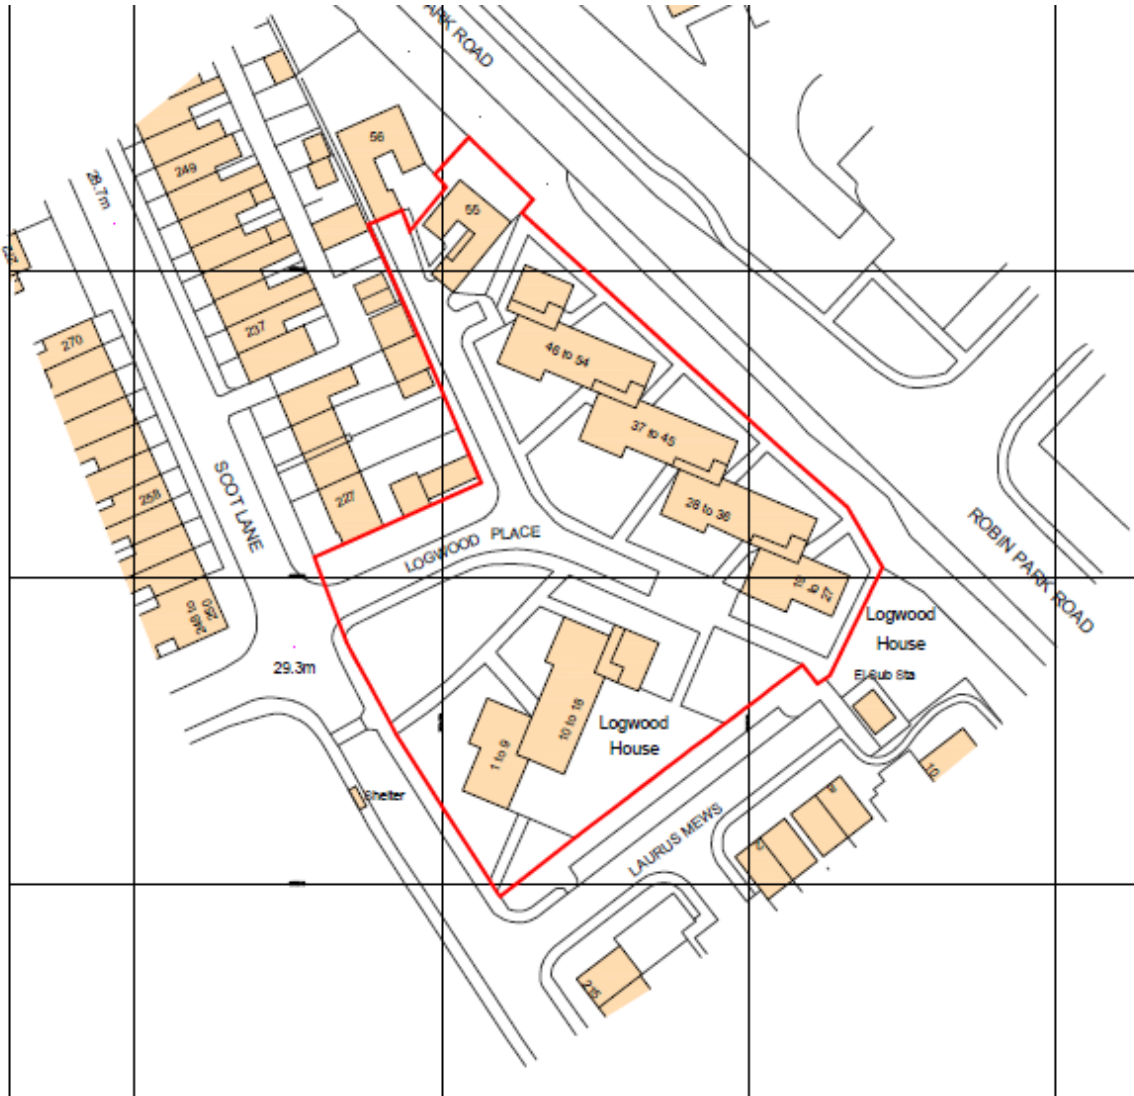

Proposals for Redevelopment of Logwood Place

Current site (aerial)

Proposed scheme (aerial) - indicative

Proposed site elevations – indicative

View 1 from Scot Lane

View 2 from Laurus Mews

View 3 in car park facing Scot Lane

View 4 in car park facing Robin Park Rd

View 5 from Robin Park Rd