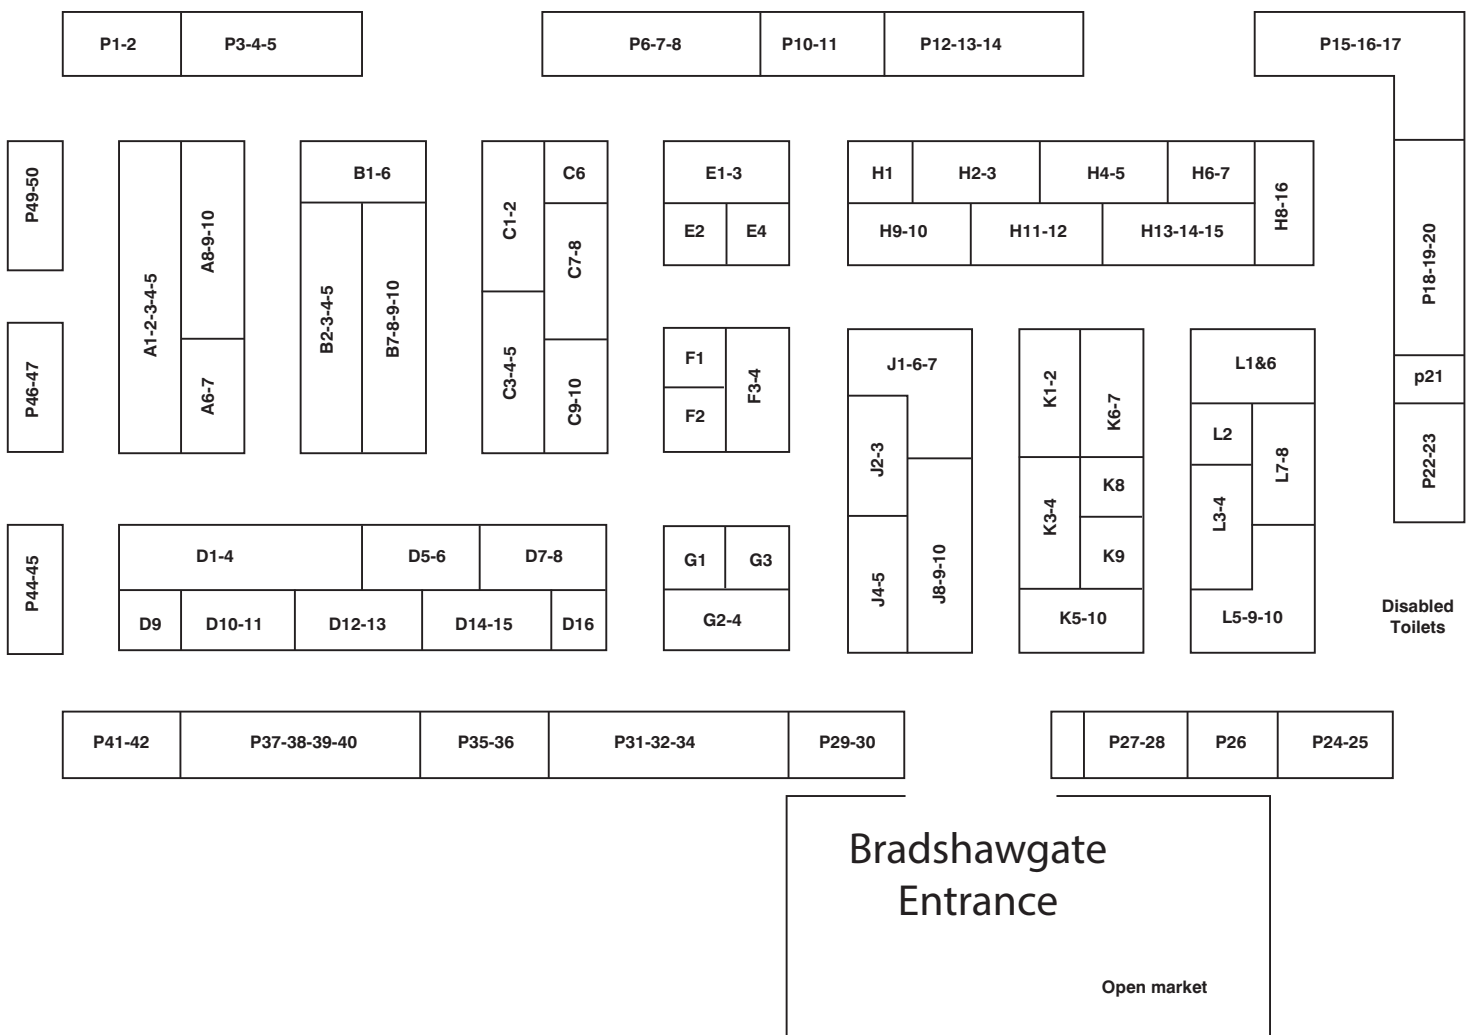

# Your Guide to Leigh Market

Spinning Gate  
Entrance

Spinning Gate  
Entrance

For information please call 01942 513163  
or visit [www.wigan.gov.uk/markets](http://www.wigan.gov.uk/markets)