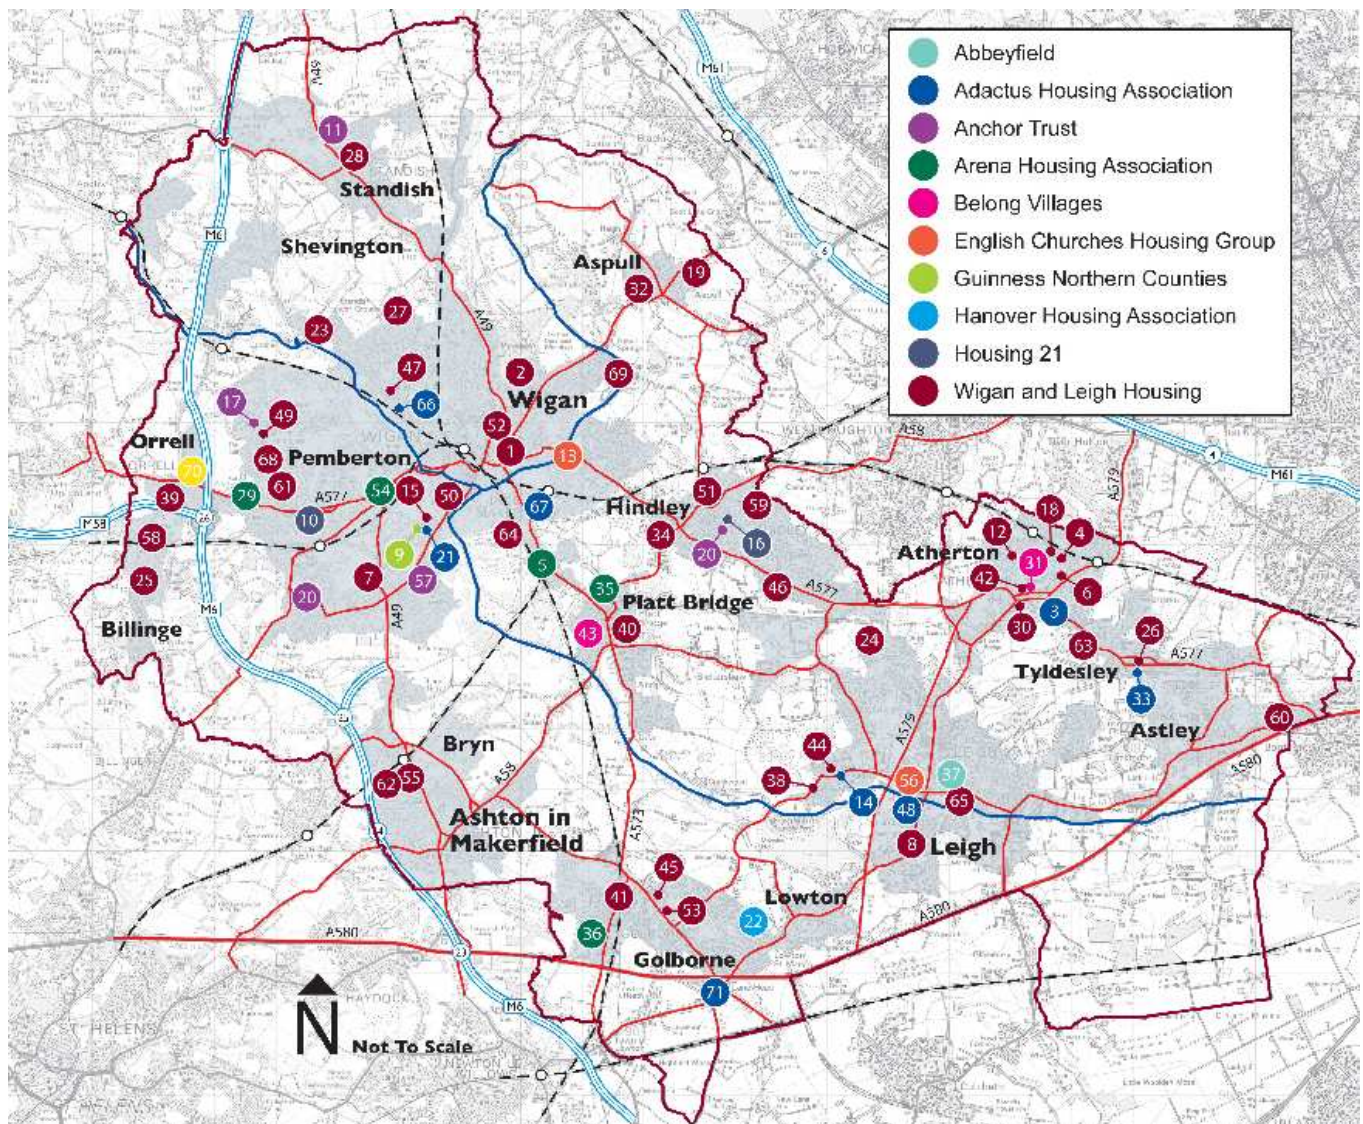

Each scheme forms its own community and has its own individual character. Some schemes are peaceful and private, some are lively and there is always something going on! Many activities are organised by residents themselves, ranging from neighbourly get-togethers, to day trips and parties for big events. Many of the activities available are open to non-residents too, so whether you are thinking about moving in and whether a particular scheme is right for you, or you just want to widen your social life, why not see what's going on in your local schemes?

There is lots more information about housing for older people available on the Council's website at www.wigan.gov.uk/Services/Housing/Older_People.htm, or you can call into one of Wigan & Leigh Housing's Property Shops to talk to an advisor about your options. Alternatively, your group may be looking for a suitable venue, and many sheltered and extra care schemes have comfortable lounges and gardens, with kitchen facilities, which are available to use at very low cost. Contact the Support Manager for the schemes you are interested in to find out more.