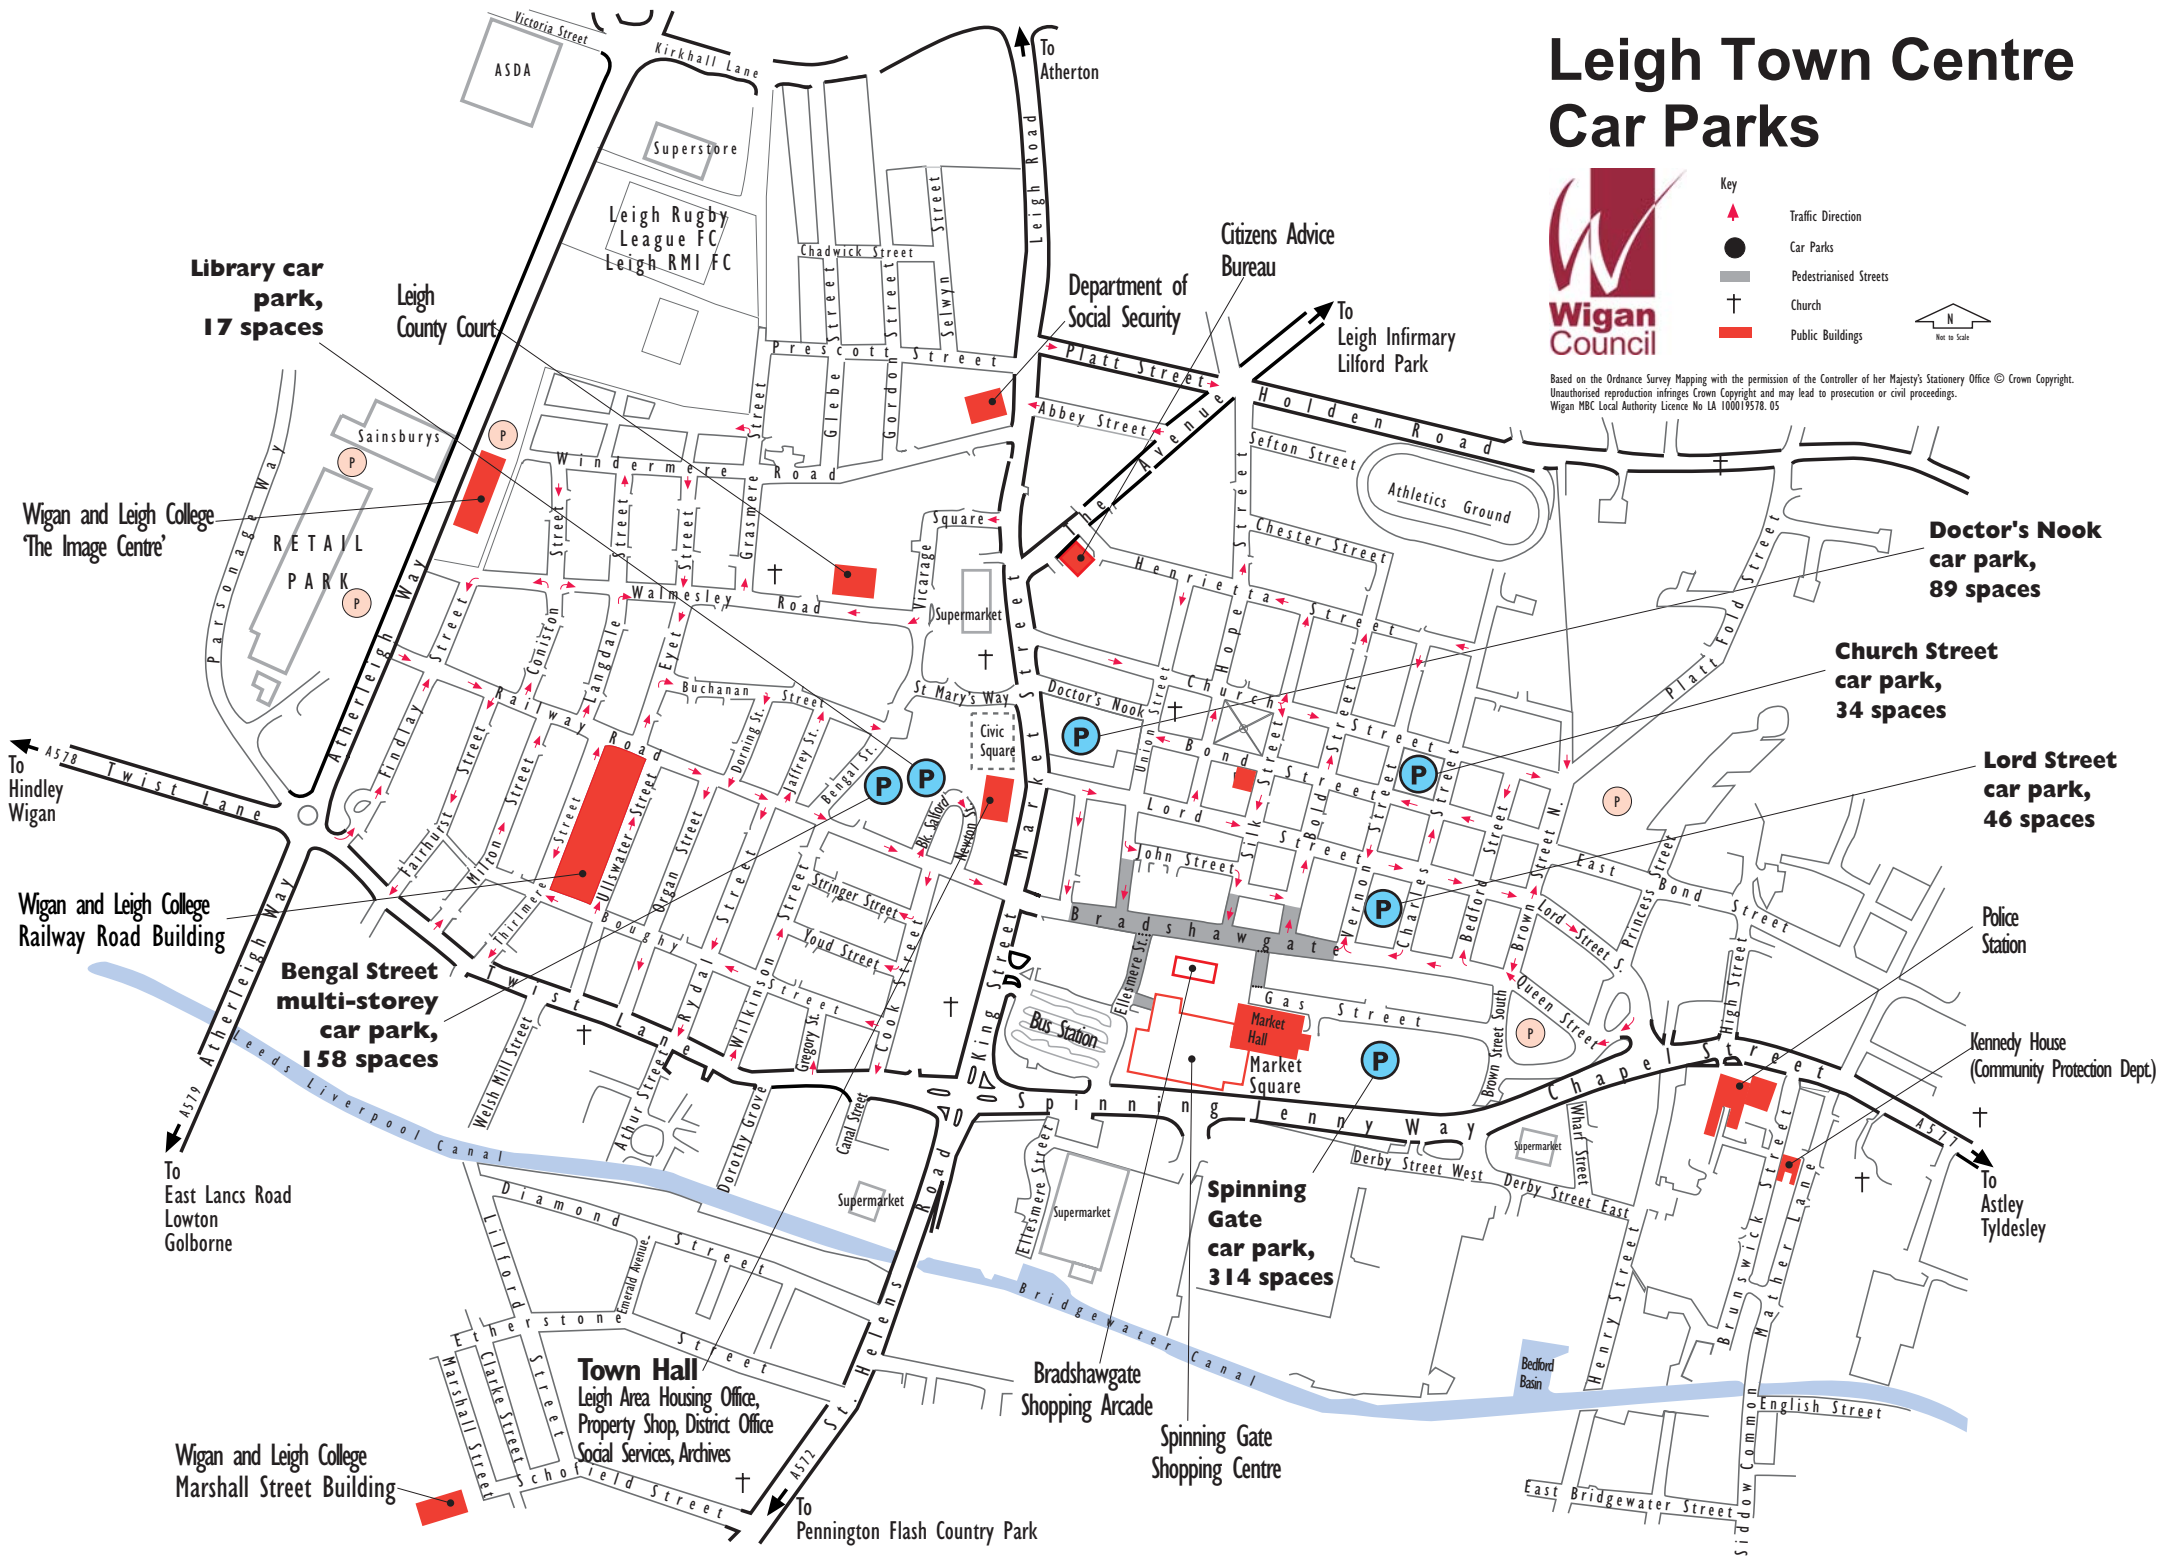

Leigh Town Centre Car Parks

1. **Key**
2. Traffic Direction
   - Car Parks
   - Pedestrianised Streets
   - Church
   - Public Buildings

Library car park, 17 spaces

Doctor's Nook car park, 89 spaces

Church Street car park, 34 spaces

Lord Street car park, 46 spaces

Bengal Street multi-storey car park, 158 spaces

Spinning Gate car park, 314 spaces

Town Hall
Leigh Area Housing Office,
Property Shop, District Office
Social Services, Archives

Spinning Gate Shopping Centre

Bradshawgate Shopping Arcade

Wigan and Leigh College 'The Image Centre'

Wigan and Leigh College Railway Road Building

To East Lancs Road
Lowton
Golborne

To Pennington Flash Country Park

Police Station

Kennedy House
(Community Protection Dept)

To Astley
TylDESley

To Atherton

Citizens Advice Bureau

Department of Social Security

To Leigh Infirmary
Lilford Park

Athletics Ground

Bus Station

Market Hall
Market Square

Bradshawgate Shopping Arcade

Spinning Gate Shopping Centre

To Hindley
Wigan

Wigan and Leigh College Railway Road Building

To East Lancs Road
Lowton
Golborne

To Pennington Flash Country Park

Police Station

Kennedy House
(Community Protection Dept)

To Astley
TylDESley

To Atherton

Citizens Advice Bureau

Department of Social Security

To Leigh Infirmary
Lilford Park

Athletics Ground

Bus Station

Market Hall
Market Square

Bradshawgate Shopping Arcade

Spinning Gate Shopping Centre

Wigan and Leigh College 'The Image Centre'

Wigan and Leigh College Railway Road Building

To East Lancs Road
Lowton
Golborne

To Pennington Flash Country Park

Police Station

Kennedy House
(Community Protection Dept)

To Astley
TylDESley