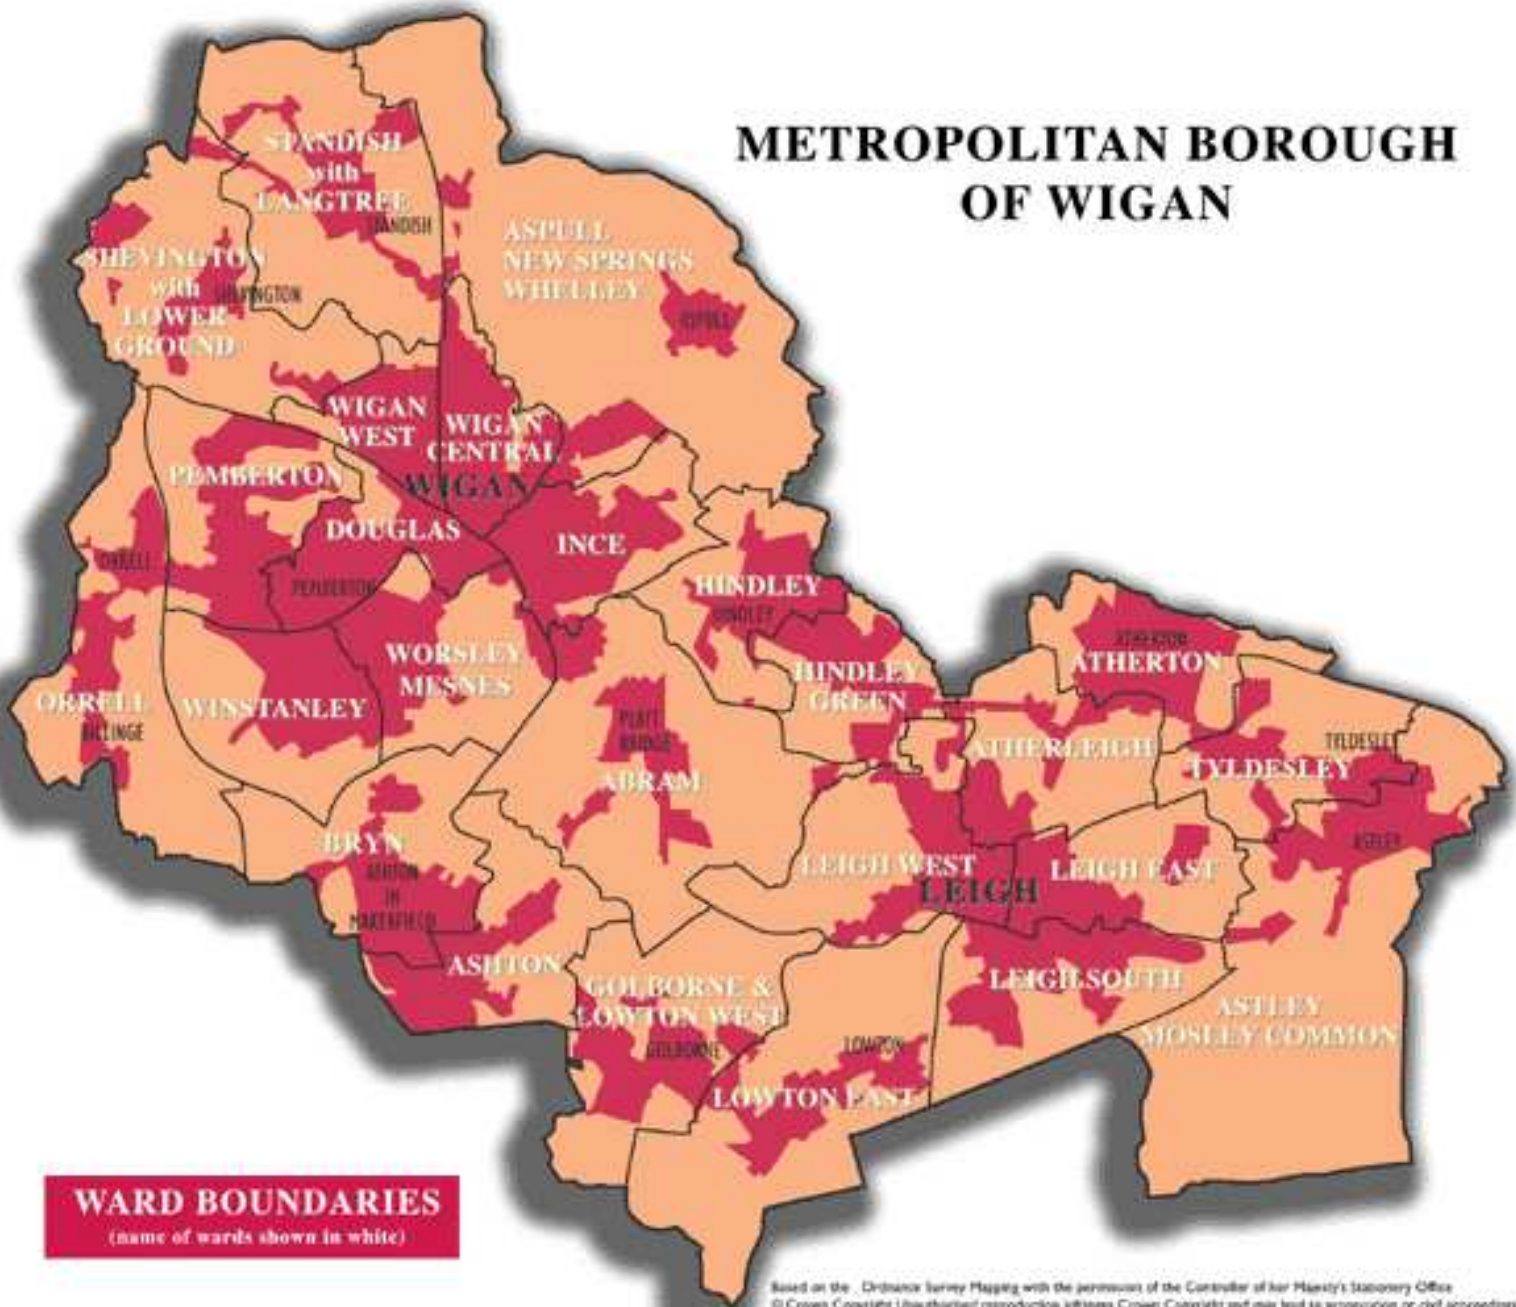

METROPOLITAN BOROUGH OF WIGAN

Based on the Ordnance Survey Mapping with the permission of the Controller of Her Majesty's Stationery Office
© Crown Copyright Unauthorised reproduction infringes Crown Copyright and may lead to prosecution or civil proceedings.
Wigan MBC Local Authority Licence No LA 076 423 2004 2