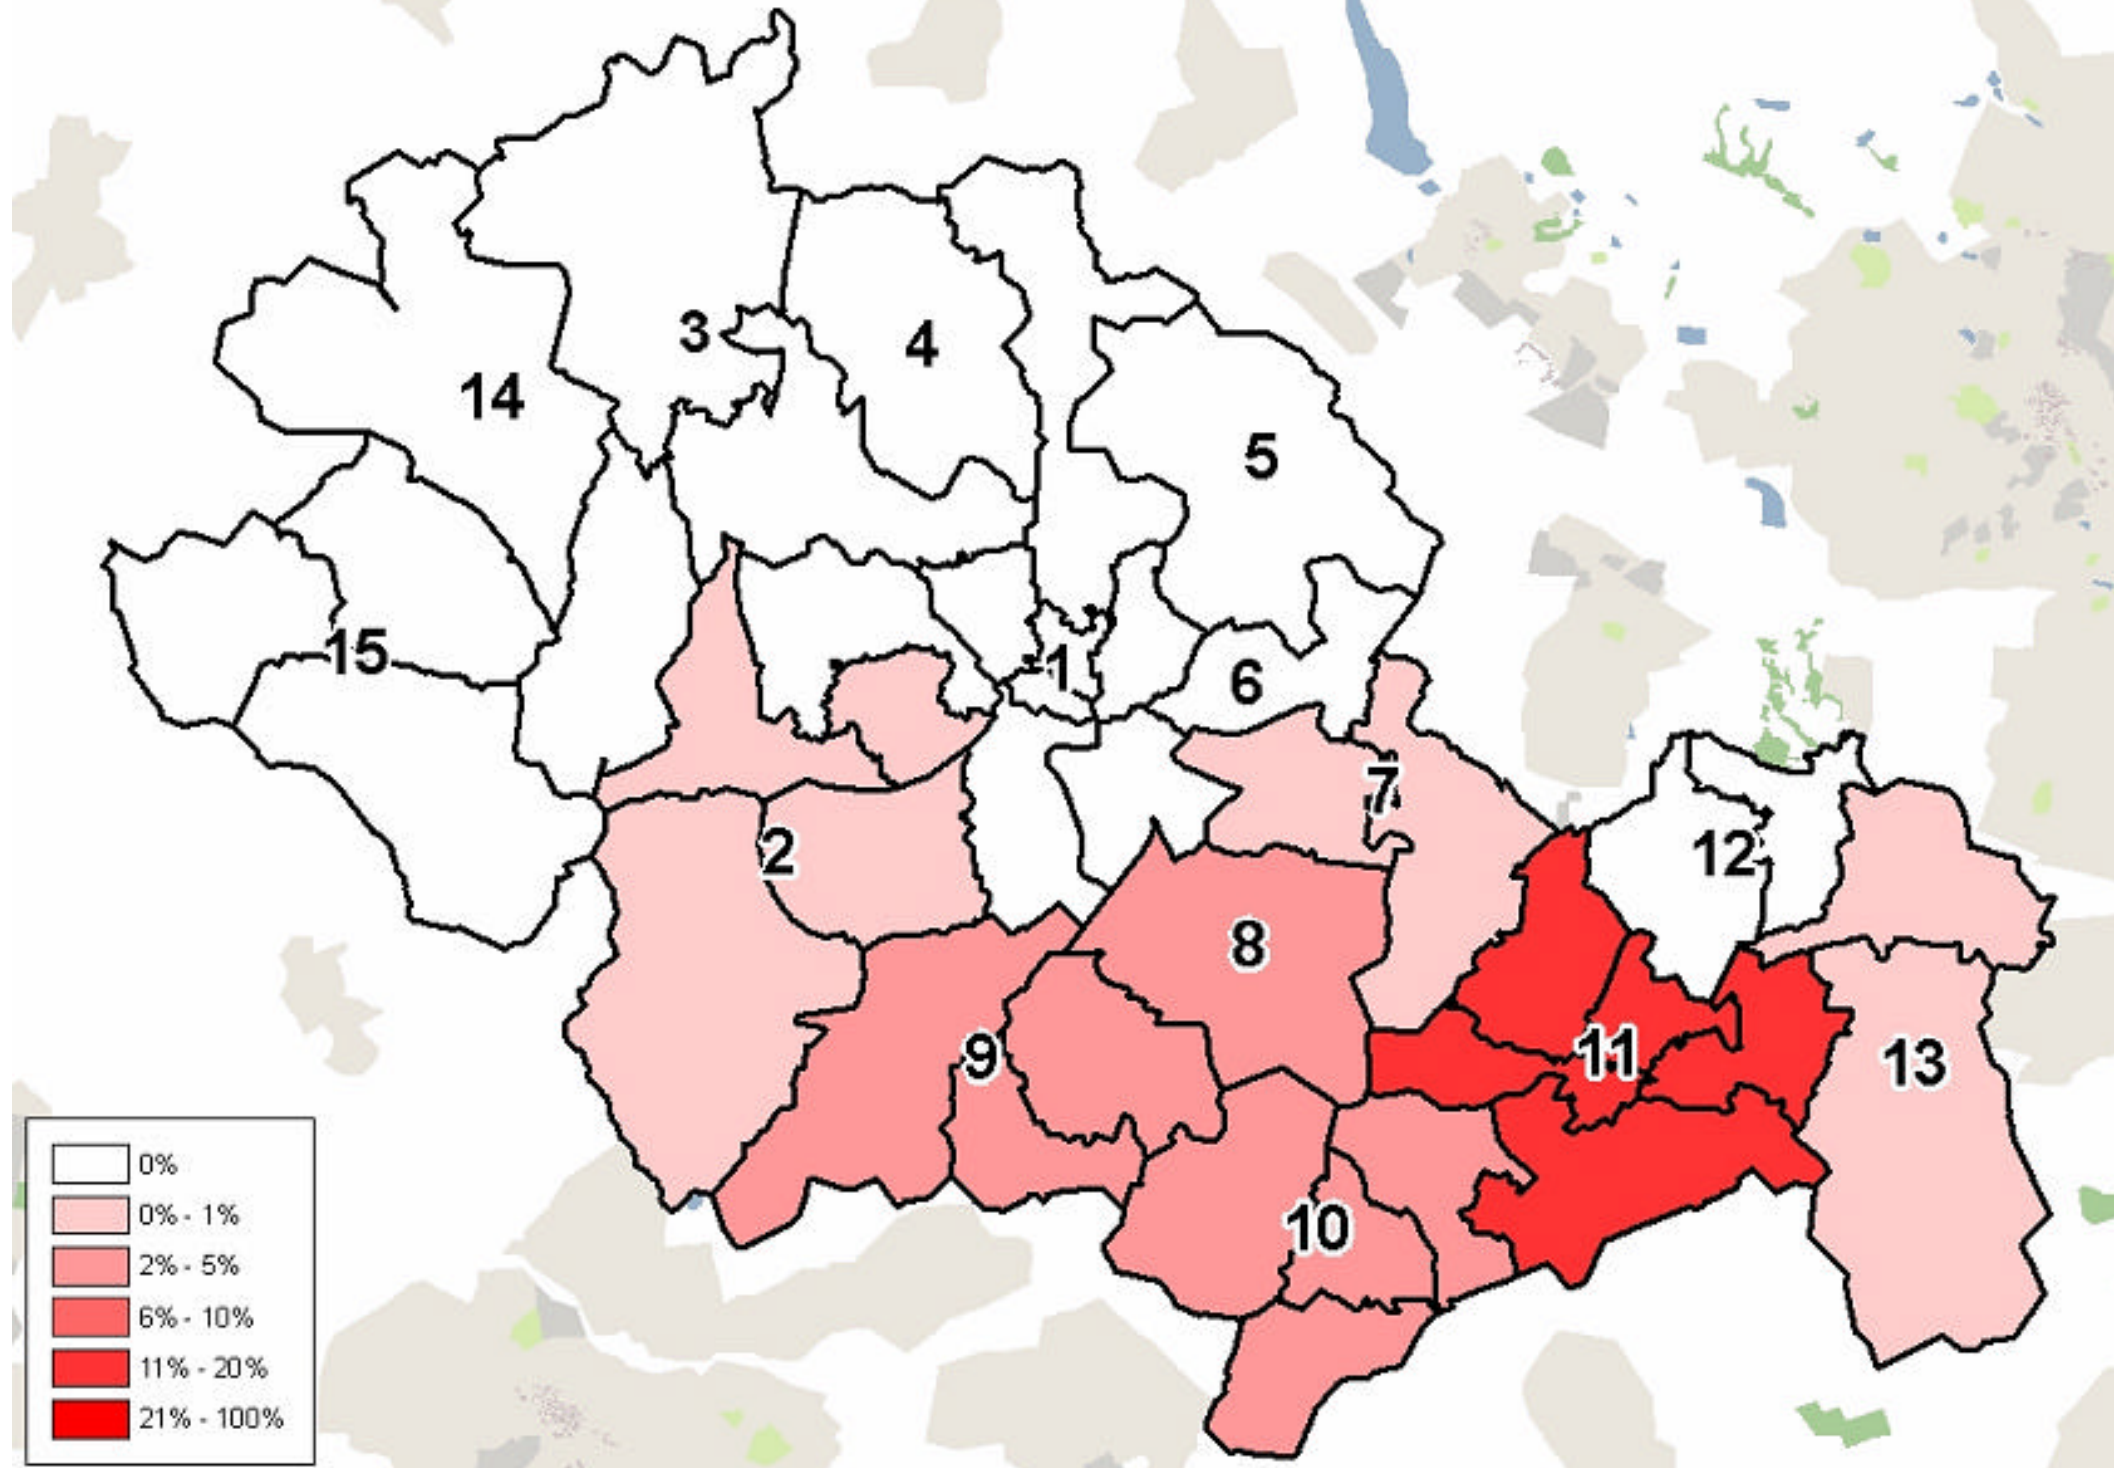

CONVENIENCE RETAIL PENETRATION: LEIGH TOWN CENTRE

White
Young
Green

COMPARISON RETAIL PENETRATON: LEIGH TOWN CENTRE

White
Young
Green