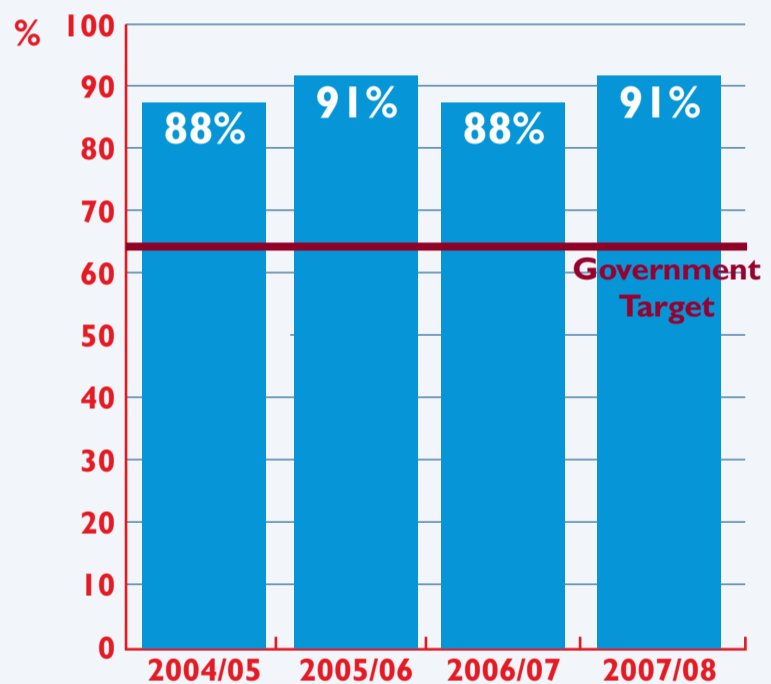

# Wigan's Performance in Dealing with Planning Applications

INVESTOR IN PEOPLE

INVESTOR IN PEOPLE

**% of applications determined in Wigan in 8 weeks**

**% of Major applications determined in Wigan in 13 weeks**

**% of applications dealt with under delegated powers in Wigan**

**% of Minor applications determined in Wigan in 8 weeks**

**% of applications approved in Wigan**

**% of Householder and Other applications determined in Wigan in 8 weeks**