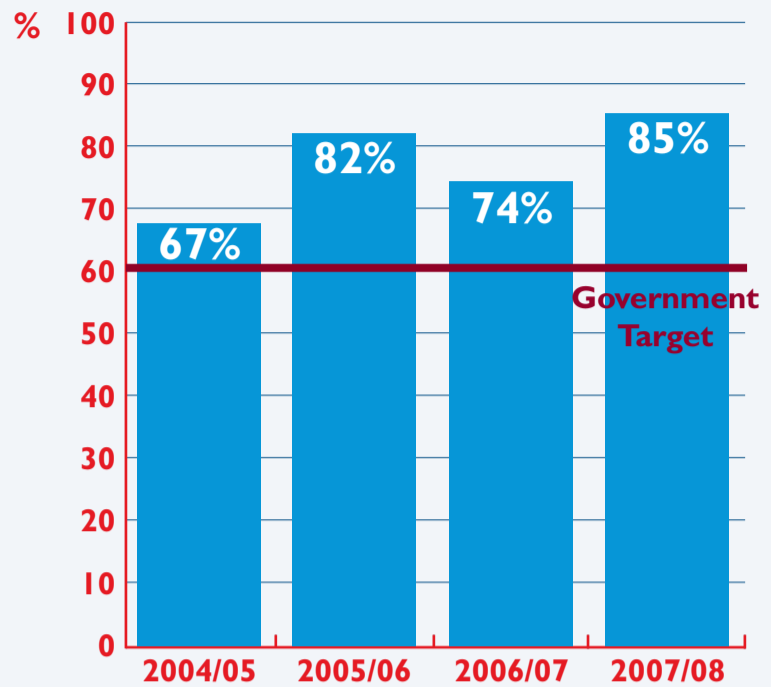

# Wigan's Performance in Dealing with Planning Applications

INVESTOR IN PEOPLE

INVESTOR IN PEOPLE

**% of applications determined in Wigan in 8 weeks**

**% of Major applications determined in Wigan in 13 weeks**

**% of applications dealt with under delegated powers in Wigan**

**% of Minor applications determined in Wigan in 8 weeks**

**% of applications approved in Wigan**

**% of Householder and Other applications determined in Wigan in 8 weeks**