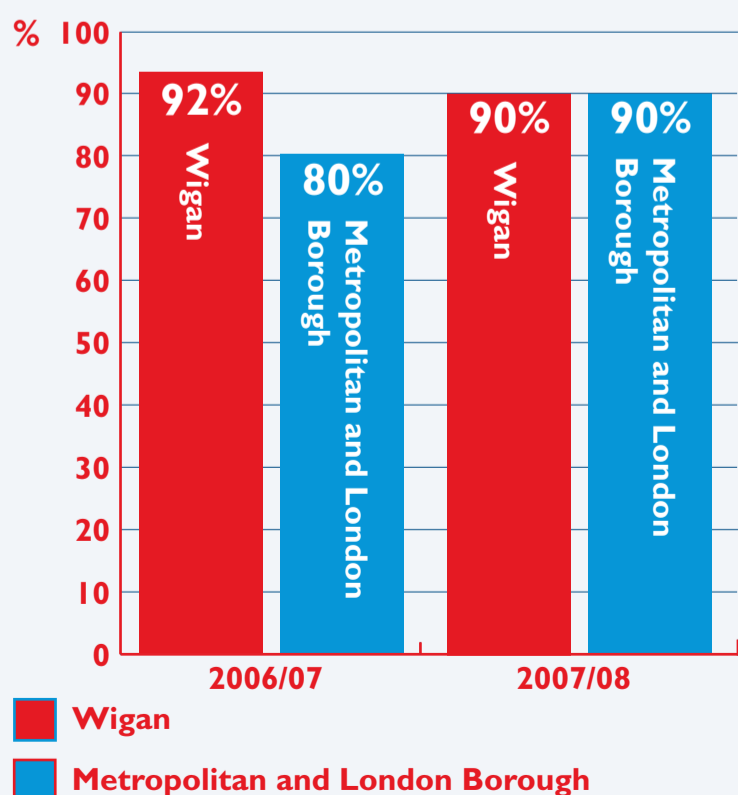

# Wigan's Performance in Dealing with Planning Applications

INVESTOR IN PEOPLE

INVESTOR IN PEOPLE

**% of applications determined in Wigan in 8 weeks**

**% of Major applications determined in Wigan in 13 weeks**

**% of applications dealt with under delegated powers in Wigan**

**% of Minor applications determined in Wigan in 8 weeks**

**% of applications approved in Wigan**

**% of Householder and Other applications determined in Wigan in 8 weeks**