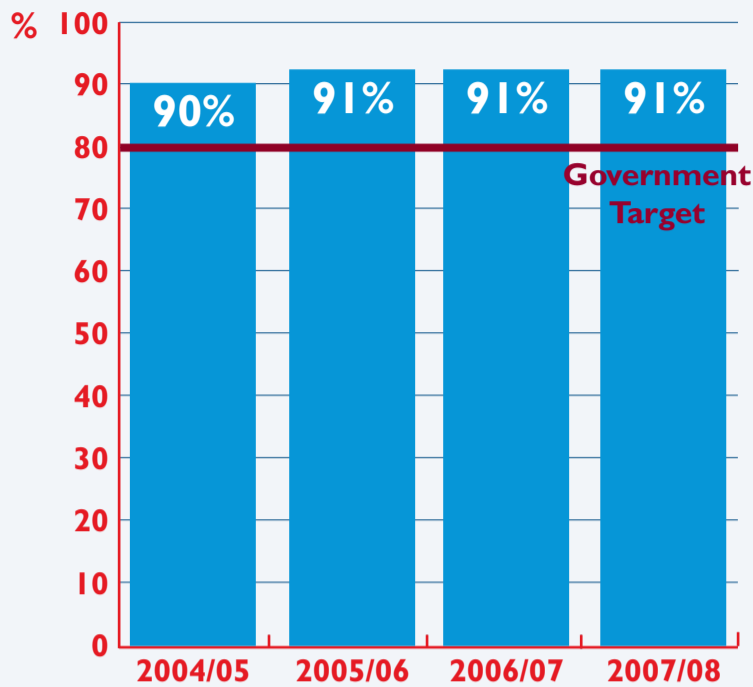

# Wigan's Performance in Dealing with Planning Applications

INVESTOR IN PEOPLE

INVESTOR IN PEOPLE

**% of applications determined in Wigan in 8 weeks**

**% of Major applications determined in Wigan in 13 weeks**

**% of applications dealt with under delegated powers in Wigan**

**% of Minor applications determined in Wigan in 8 weeks**

**% of applications approved in Wigan**

**% of Householder and Other applications determined in Wigan in 8 weeks**