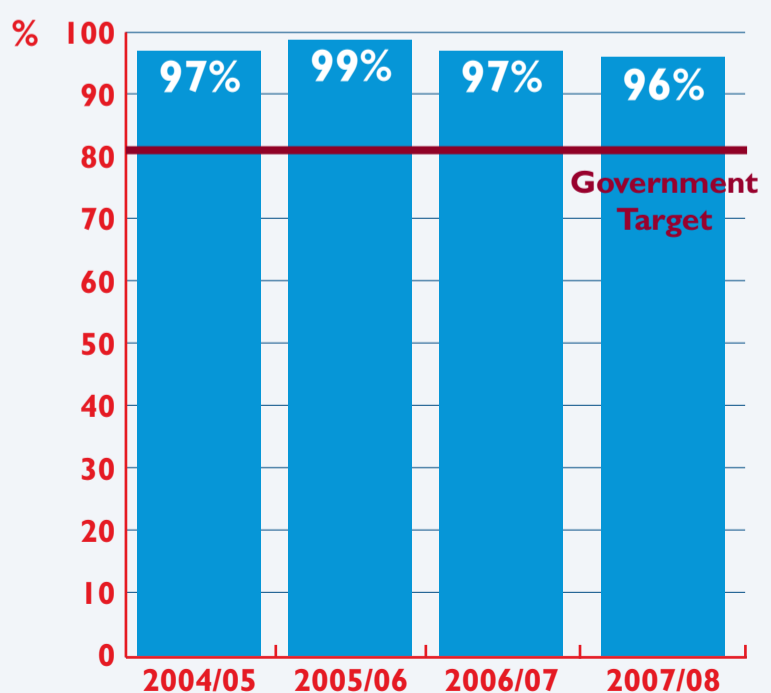

# Wigan's Performance in Dealing with Planning Applications

INVESTOR IN PEOPLE

INVESTOR IN PEOPLE

**% of applications determined in Wigan in 8 weeks**

**% of Major applications determined in Wigan in 13 weeks**

**% of applications dealt with under delegated powers in Wigan**

**% of Minor applications determined in Wigan in 8 weeks**

**% of applications approved in Wigan**

**% of Householder and Other applications determined in Wigan in 8 weeks**