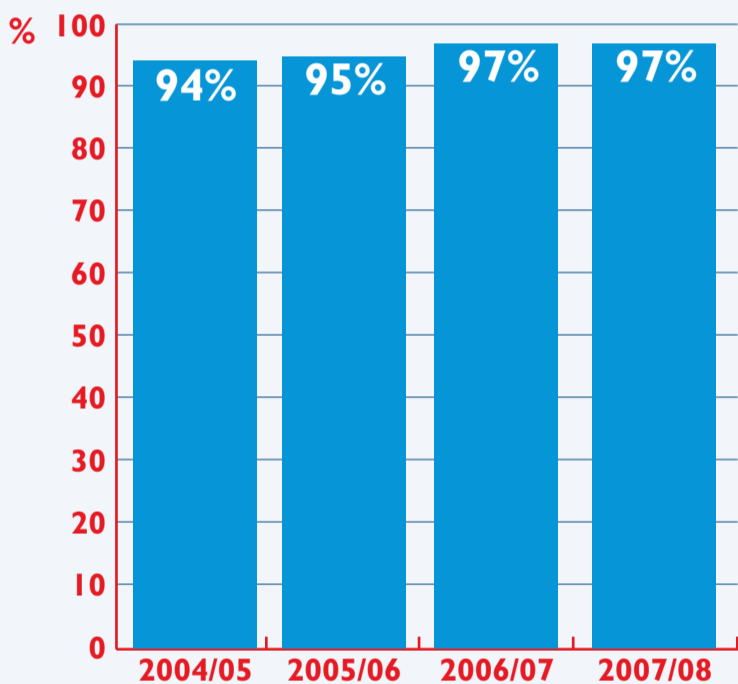

# Wigan's Performance in Dealing with Planning Applications

INVESTOR IN PEOPLE

INVESTOR IN PEOPLE

**% of applications determined in Wigan in 8 weeks**

**% of Major applications determined in Wigan in 13 weeks**

**% of applications dealt with under delegated powers in Wigan**

**% of Minor applications determined in Wigan in 8 weeks**

**% of applications approved in Wigan**

**% of Householder and Other applications determined in Wigan in 8 weeks**