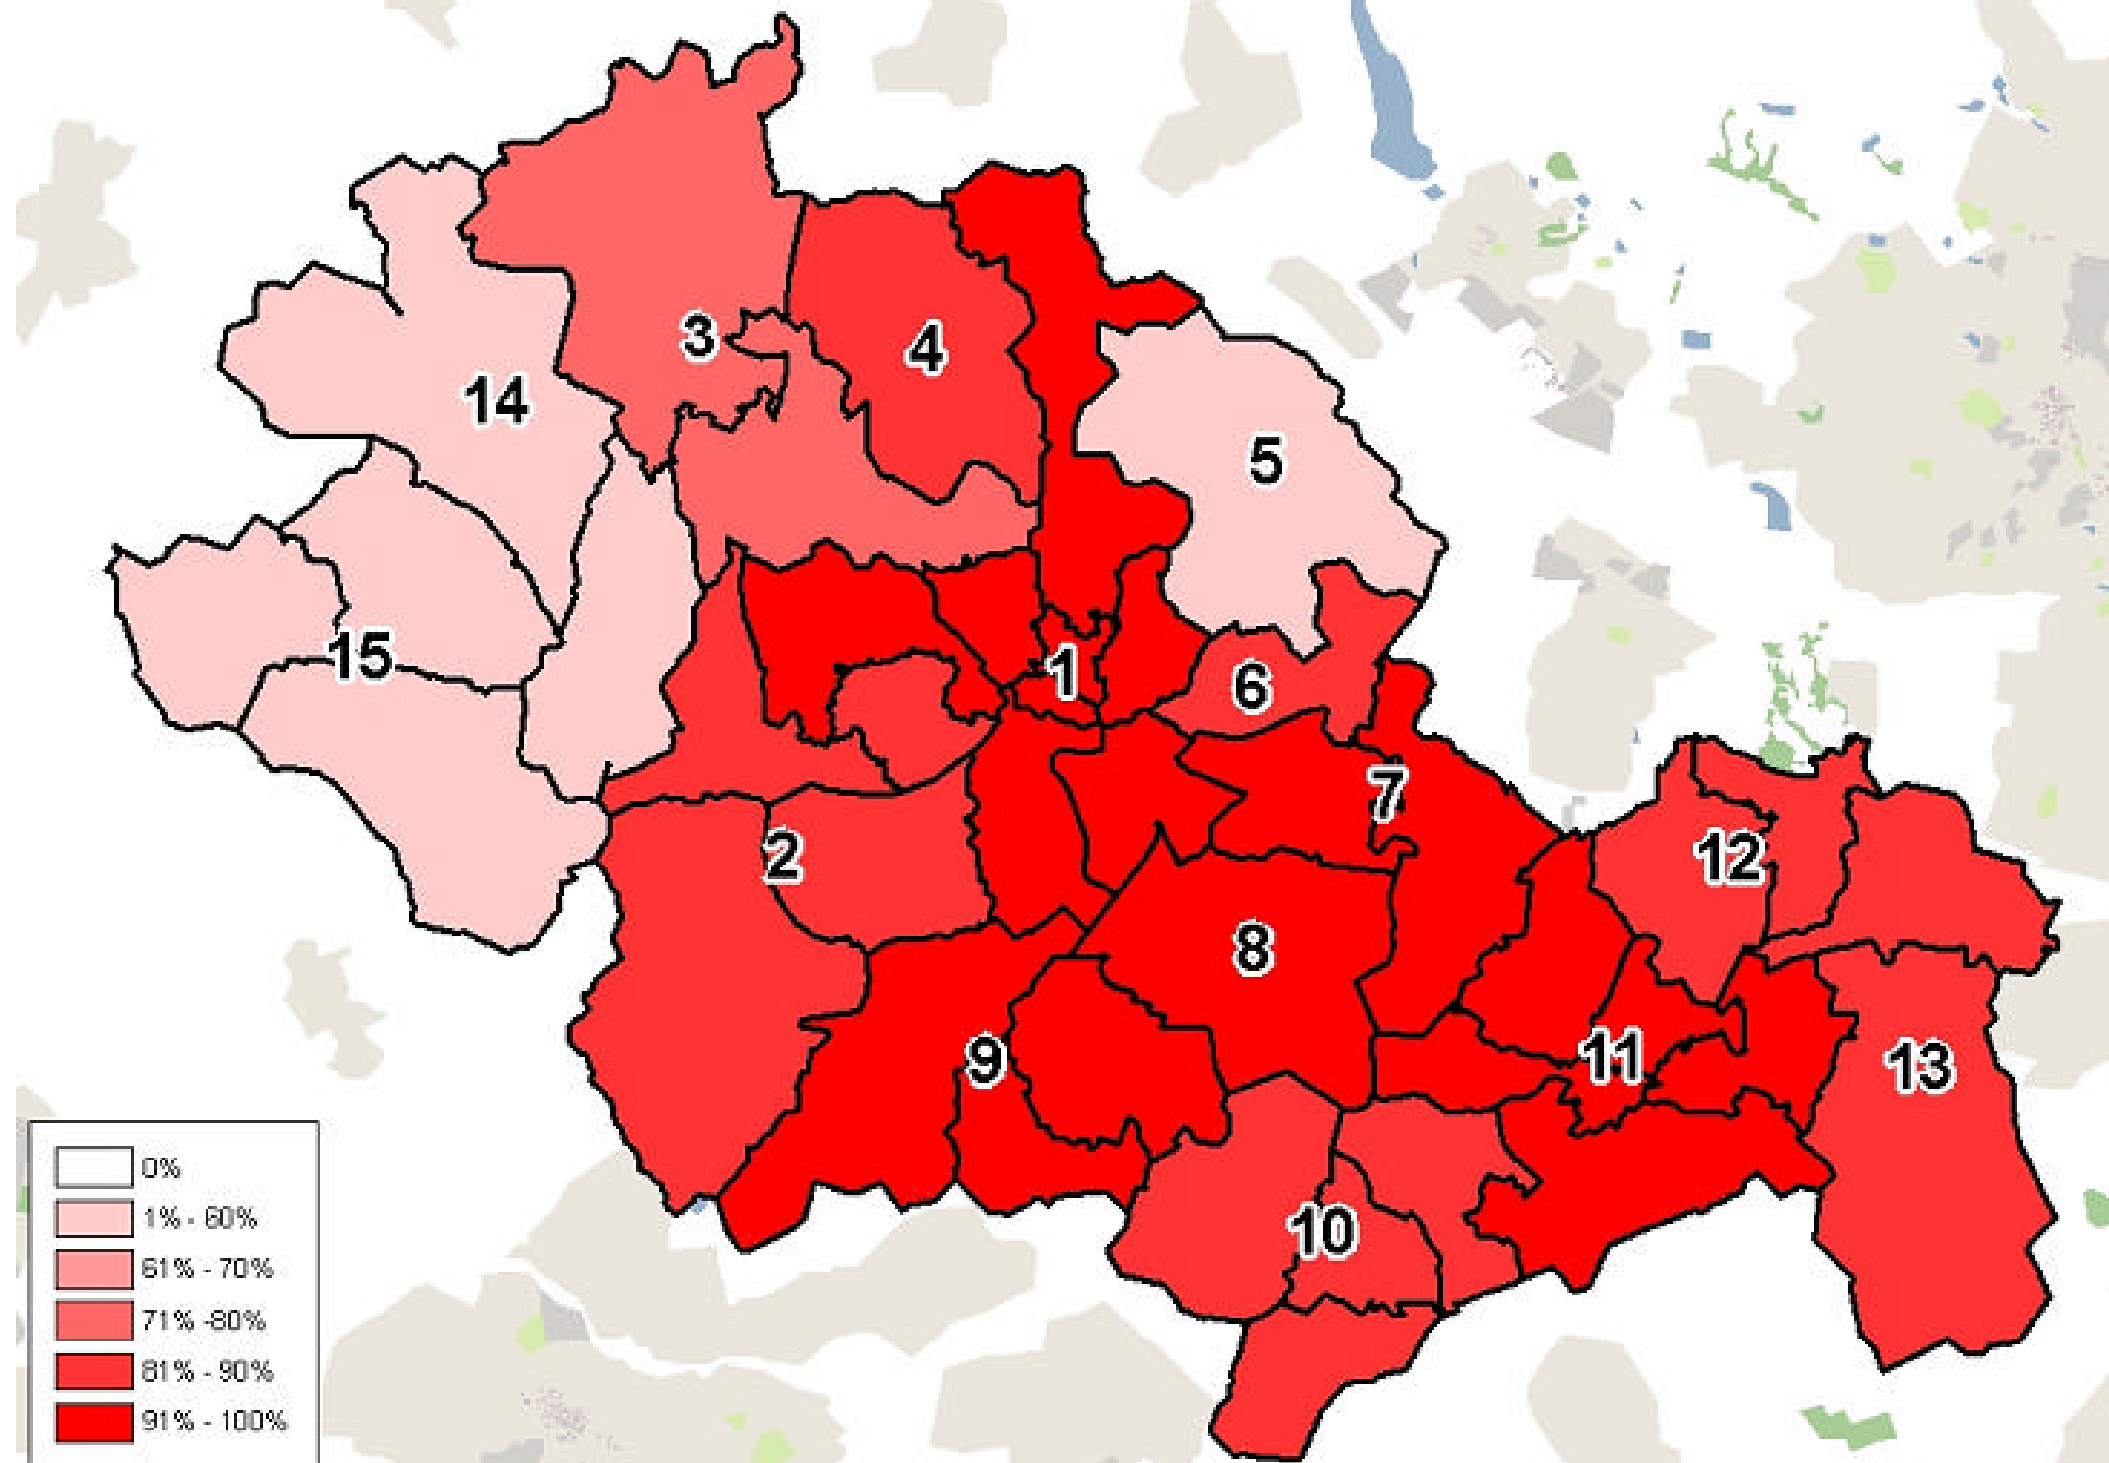

CONVENIENCE RETAIL PENETRATON: WIGAN BOROUGH

White
Young
Green

COMPARISON RETAIL PENETRATON: WIGAN BOROUGH

White
Young
Green

CONVENIENCE RETAIL PENETRATON: WIGAN TOWN CENTRE

COMPARISON RETAIL PENETRATON: WIGAN TOWN CENTRE