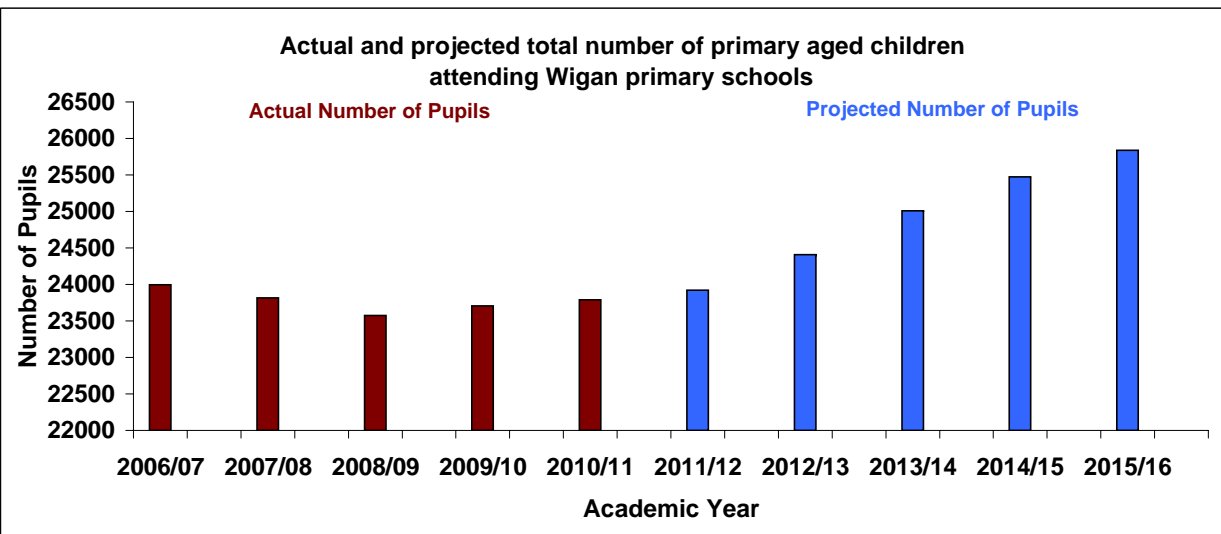

Primary Pupil Forecasts

Academic Year	Actual and projected total number of primary aged children attending Wigan Primary Schools
2006/07	23995
2007/08	23817
2008/09	23573
2009/10	23705
2010/11	23789
2011/12	23920
2012/13	24408
2013/14	25010
2014/15	25473
2015/16	25839

Academic Year	Actual and projected number of reception children attending Wigan Primary Schools
2006/07	3171
2007/08	3353
2008/09	3456
2009/10	3575
2010/11	3588
2011/12	3508
2012/13	3827
2013/14	3783
2014/15	3795
2015/16	3795