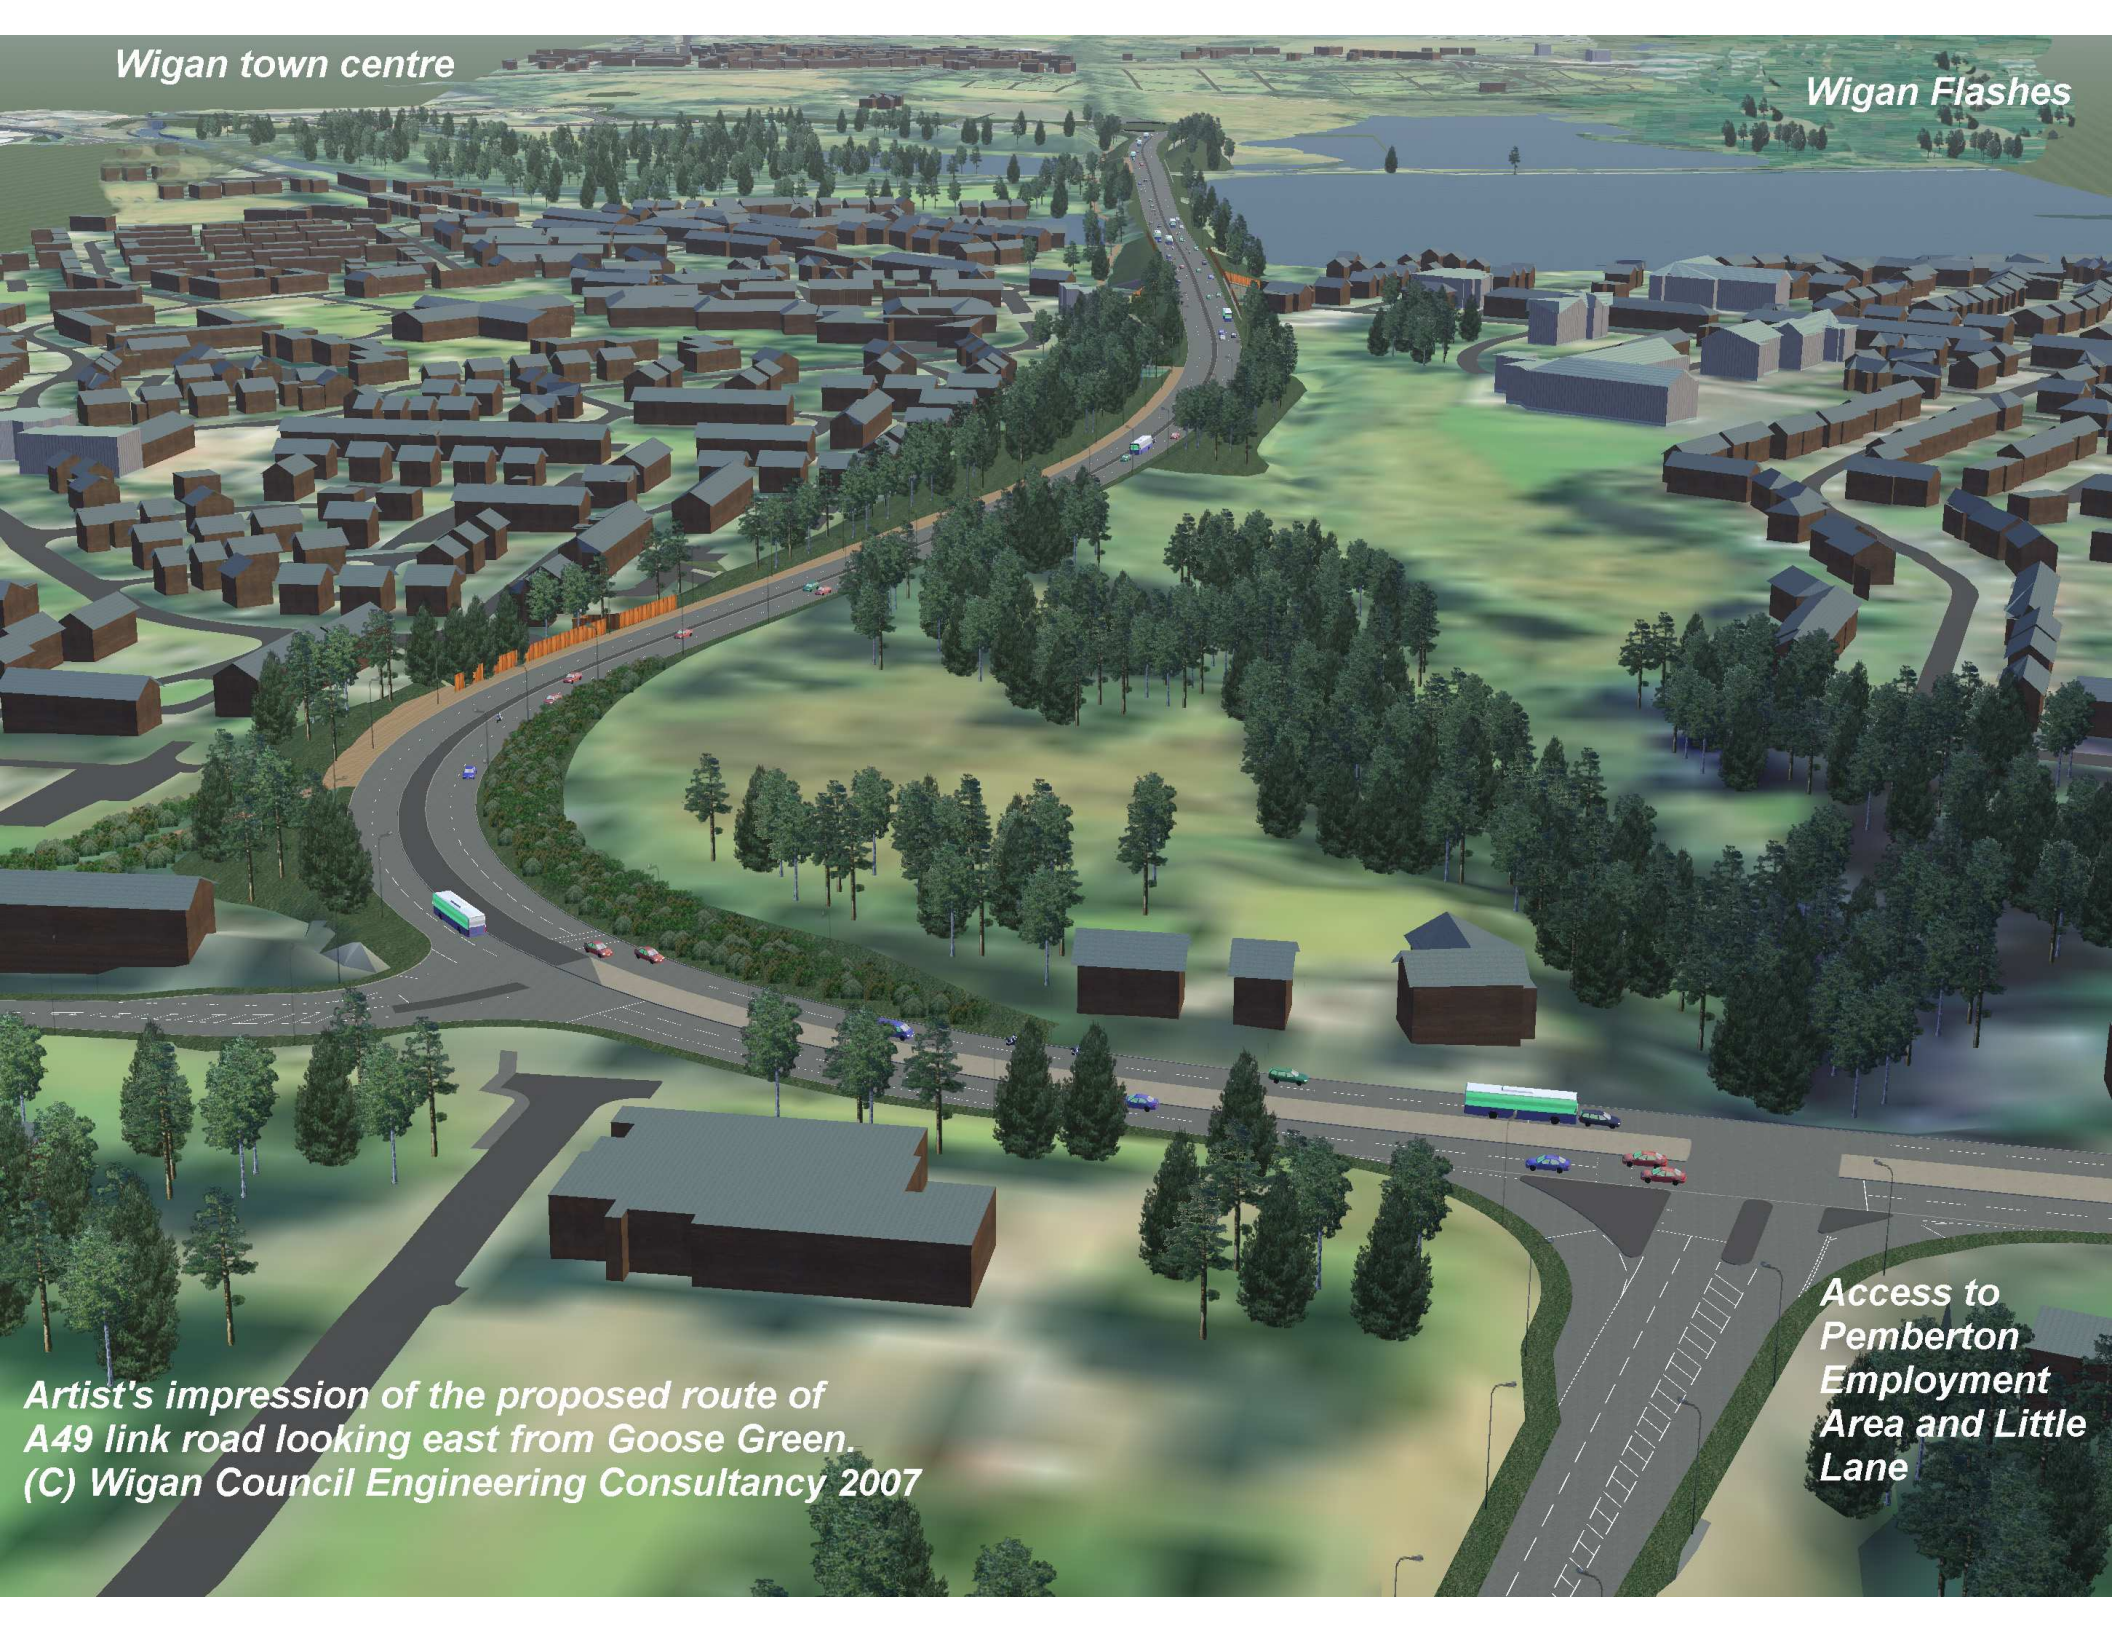

Wigan town centre

Wigan Flashes

*Artist's impression of the proposed route of
A49 link road looking east from Goose Green.
(C) Wigan Council Engineering Consultancy 2007*

*Access to
Pemberton
Employment
Area and Little
Lane*